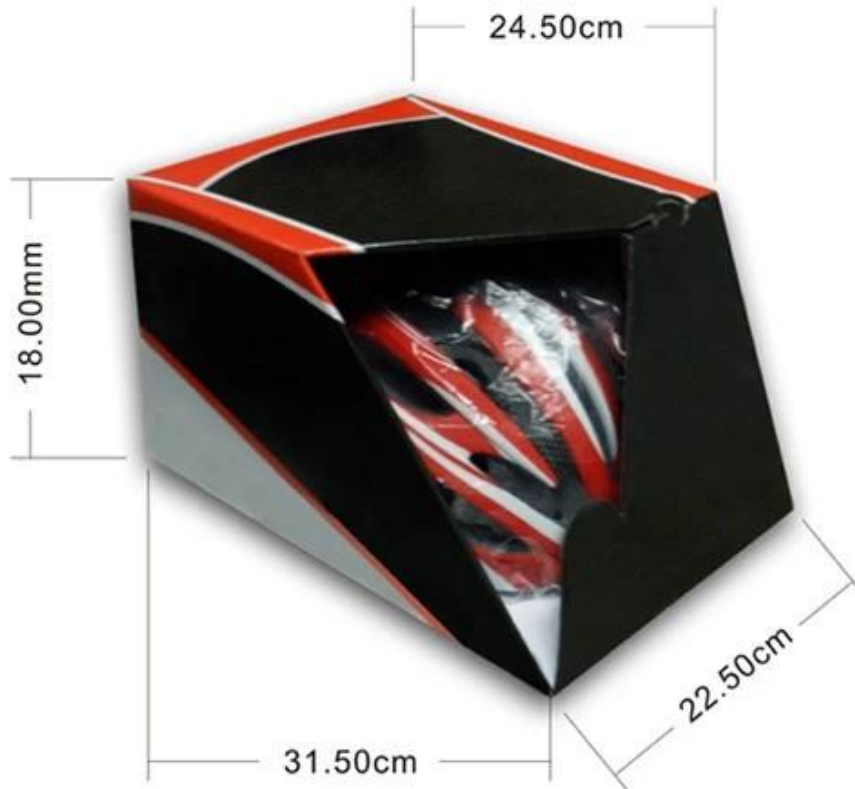

[Children Bicycle Helmet Supplier China](#)

Bike Road Helmets Packagaing information

Items per Carton: 12 Pieces/Carton

Package Measurements: 73X58X35 cm

Gross Weight: 6.50 kg

Package Type: 1PCS/PP bag wth color box, 12 PCS PER BROWN CARTON

Packaging

Items per Carton: 12 Pieces/Carton

Package Measurements: 73X58X35 cm

Gross Weight: 6.50 kg

Package Type: 1PCS/PP bag with color box, 12 PCS PER BROWN CARTON

The head circumference knowledge of climbing helmet:

European Headform:

An Oval shaped helmet is designed for a rider's head with a dimension which is considerably fit for Europeans.

Generic headform:

A generic headform helmet is designed for a rider's head with a dimension which is slightly longer front-to-back than its side-to-side measurement.

Asian headform:

A Round shaped helmet is designed for a rider's head with a dimension which is considerably fit for Asians.

Our Test lab:

Even though we have considered every necessary elements to enhance the body structure in design, but we still use the professional equipment to inspect every aspects of our product! Our advanced in-house testing lab was built according to EN1078, EN397, EN12492, CPSC, etc. testing requirements. Before our mass production or send it to third-party testing organization, we check the quality ourselves & make sure they are qualified!