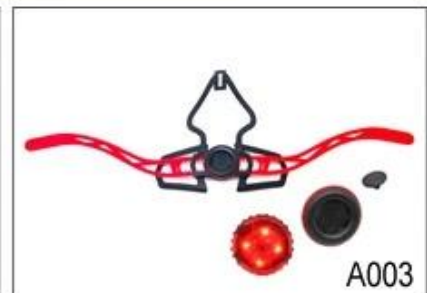

## Dual Fit Adjuster for ultra light bike helmet

As a factory with 23-year R&D experience, we have developed a serie of adjustments for different helmets & comply with different helmet designs! You can find Up & Down adjuster, Y shape adjuster, LED adjuster, full head adjuster, transparent adjuster, integrated adjuster, etc. all at our factory! What's more, in order to satisfy your brand demand, we can add logo stickers or customize your exclusive adjuster according to your design or idea! The multi-color combination of our adjustments is also one of its highlights. We promise every rotating dial adjustment is of well-made & can provide you a comfortable & stable fitting experience!

### Adjustment System Options

A001

A002

A003

A004

A005

A006

A007

A008

A009

A010

A011

A012

This multi-adjustable system makes the helmet easily adjust the height in three different positions to guarantee maximum comfort and fit.

Ergonomic, easy to use dial wheel with a soft rubber pad guarantees maximum comfort. The height adjustment offers perfect adjustability. The micro dial and the vertical position can be adjusted without removing the helmet.

The Up-N-Down adjustment system gives the most precise and comfortable fitting of any helmet due to its unique double pivot design. This allows the back of the head to be cradled by the soft rubber pad, which are then easily tightened to the correct tension by a central ratchet wheel. Lightweight and easy to use.