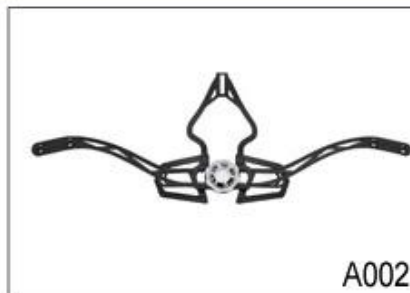

## Dual Fit Adjuster for ultra light bike helmet

As a factory with 23-year R&D experience, we have developed a serie of adjustments for different helmets & comply with different helmet designs! You can find Up & Down adjuster, Y shape adjuster, LED adjuster, full head adjuster, transparent adjuster, integrated adjuster, etc. all at our factory! What's more, in order to satisfy your brand demand, we can add logo stickers or customize your exclusive adjuster according to your design or idea! The multi-color combination of our adjustments is also one of its highlights. We promise every rotating dial adjustment is of well-made & can provide you a comfortable & stable fitting experience!

### Adjustment System Options

A001

A002

A003

A004

A005

A006

A007

A008

A009

A010

A011

A012

This multi-adjustable system makes the helmet easily adjust the height in three different positions to guarantee maximum comfort and fit.

Ergonomic, easy to use dial wheel with a soft rubber pad guarantees maximum comfort. The height adjustment offers perfect adjustability. The micro dial and the vertical position can be adjusted without removing the helmet.

The Up-N-Down adjustment system gives the most precise and comfortable fitting of any helmet due to its unique double pivot design. This allows the back of the head to be cradled by the soft rubber pad, which are then easily tightened to the correct tension by a central ratchet wheel. Lightweight and easy to use.