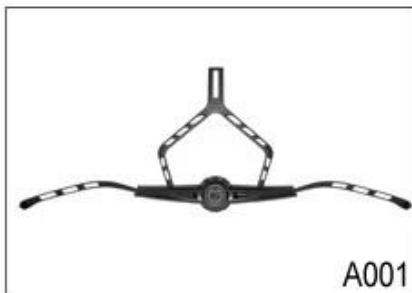

## Dual Fit Adjuster for ultra light bike helmet

As a factory with 23-year R&D experience, we have developed a serie of adjustments for different helmets & comply with different helmet designs! You can find Up & Down adjuster, Y shape adjuster, LED adjuster, full head adjuster, transparent adjuster, integrated adjuster, etc. all at our factory! What's more, in order to satisfy your brand demand, we can add logo stickers or customize your exclusive adjuster according to your design or idea! The multi-color combination of our adjustments is also one of its highlights. We promise every rotating dial adjustment is of well-made & can provide you a comfortable & stable fitting experience!

### Adjustment System Options

A001

A002

A003

A004

A005

A006

A007

A008

A009

A010

A011

A012

This multi-adjustable system makes the helmet easily adjust the height in three different positions to guarantee maximum comfort and fit.

Ergonomic, easy to use dial wheel with a soft rubber pad guarantees maximum comfort. The height adjustment offers perfect adjustability. The micro dial and the vertical position can be adjusted without removing the helmet.

The Up-N-Down adjustment system gives the most precise and comfortable fitting of any helmet due to its unique double pivot design. This allows the back of the head to be cradled by the soft rubber pad, which are then easily tightened to the correct tension by a central ratchet wheel. Lightweight and easy to use.