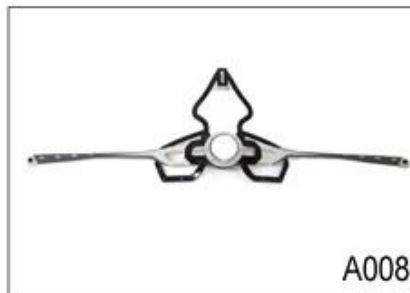

### Adjustment System Options

A001

A002

A003

A004

A005

A006

A007

A008

A009

A010

A011

A012

This multi-adjustable system makes the helmet easily adjust the height in three different positions to guarantee maximum comfort and fit.

Ergonomic, easy to use dial wheel with a soft rubber pad guarantees maximum comfort. The height adjustment offers perfect adjustability. The micro dial and the vertical position can be adjusted without removing the helmet.

The Up-N-Down adjustment system gives the most precise and comfortable fitting of any helmet due to its unique double pivot design. This allows the back of the head to be cradled by the soft rubber pad, which are then easily tightened to the correct tension by a central ratchet wheel. Lightweight and easy to use.