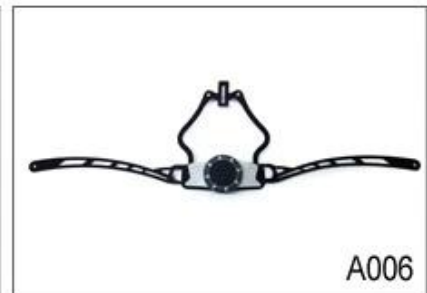

## Dual Fit Adjuster for ultra light bike helmet

As a factory with 23-year R&D experience, we have developed a serie of adjustments for different helmets & comply with different helmet designs! You can find Up & Down adjuster, Y shape adjuster, LED adjuster, full head adjuster, transparent adjuster, integrated adjuster, etc. all at our factory! What's more, in order to satisfy your brand demand, we can add logo stickers or customize your exclusive adjuster according to your design or idea! The multi-color combination of our adjustments is also one of its highlights. We promise every rotating dial adjustment is of well-made & can provide you a comfortable & stable fitting experience!

### Adjustment System Options

A001

A002

A003

A004

A005

A006

A007

A008

A009

A010

A011

A012

This multi-adjustable system makes the helmet easily adjust the height in three different positions to guarantee maximum comfort and fit.

Ergonomic, easy to use dial wheel with a soft rubber pad guarantees maximum comfort. The height adjustment offers perfect adjustability. The micro dial and the vertical position can be adjusted without removing the helmet.

The Up-N-Down adjustment system gives the most precise and comfortable fitting of any helmet due to its unique double pivot design. This allows the back of the head to be cradled by the soft rubber pad, which are then easily tightened to the correct tension by a central ratchet wheel. Lightweight and easy to use.