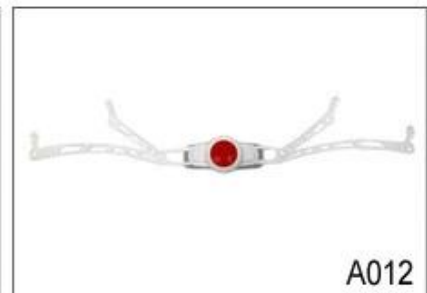

### Adjustment System Options

A001

A002

A003

A004

A005

A006

A007

A008

A009

A010

A011

A012

This multi-adjustable system makes the helmet easily adjust the height in three different positions to guarantee maximum comfort and fit.

Ergonomic, easy to use dial wheel with a soft rubber pad guarantees maximum comfort. The height adjustment offers perfect adjustability. The micro dial and the vertical position can be adjusted without removing the helmet.

The Up-N-Down adjustment system gives the most precise and comfortable fitting of any helmet due to its unique double pivot design. This allows the back of the head to be cradled by the soft rubber pad, which are then easily tightened to the correct tension by a central ratchet wheel. Lightweight and easy to use.