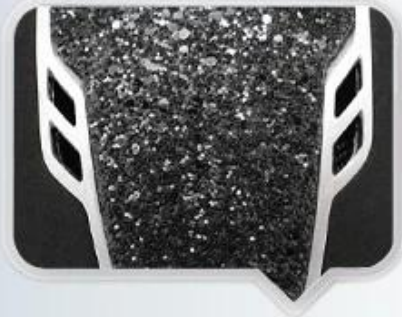

ADVANCED MASS VENTILATION SYSTEM

Aerodynamic ventilation channels provide high standards of cooling airflow, taking away the hot air of the inner fabrics to improve the rider's physiological comfort.

ADVANCED MASS VENTILATION SYSTEM

Aerodynamic ventilation channels provide high standards of cooling airflow, taking away the hot air of the inner fabrics to improve the rider's physiological comfort.