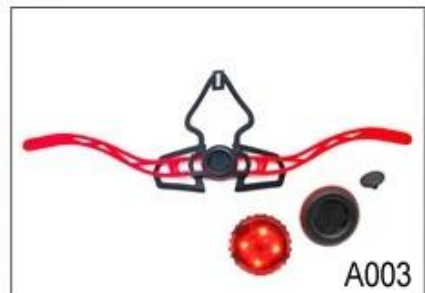

## Flexible Bicycle Helmet Dial-Fit Closure System

As a factory with 23-year R&D experience, we have developed a serie of adjustments for different helmets & comply with different helmet designs! You can find Up & Down adjuster, Y shape adjuster, LED adjuster, full head adjuster, transparent adjuster, integrated adjuster, etc. all at our factory! What's more, in order to satisfy your brand demand, we can add logo stickers or customize your exclusive adjuster according to your design or idea! The multi-color combination of our adjustments is also one of its highlights. We promise every rotating dial adjustment is of well-made & can provide you a comfortable & stable fitting experience!

### Adjustment System Options

A001

A002

A003

A004

A005

A006

A007

A008

A009

A010

A011

A012

This multi-adjustable system makes the helmet easily adjust the height in three different positions to guarantee maximum comfort and fit.

Ergonomic, easy to use dial wheel with a soft rubber pad guarantees maximum comfort. The height adjustment offers perfect adjustability. The micro dial and the vertical position can be adjusted without removing the helmet.

The Up-N-Down adjustment system gives the most precise and comfortable fitting of any helmet due to its unique double pivot design. This allows the back of the head to be cradled by the soft rubber pad, which are then easily tightened to the correct tension by a central ratchet wheel. Lightweight and easy to use.