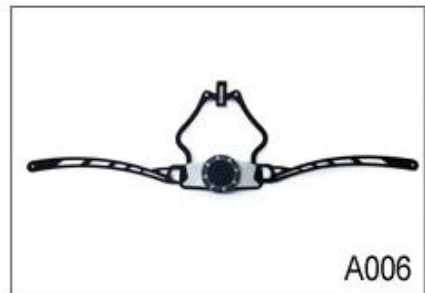

### Adjustment System Options

A001

A002

A003

A004

A005

A006

A007

A008

A009

A010

A011

A012

This multi-adjustable system makes the helmet easily adjust the height in three different positions to guarantee maximum comfort and fit.

Ergonomic, easy to use dial wheel with a soft rubber pad guarantees maximum comfort. The height adjustment offers perfect adjustability. The micro dial and the vertical position can be adjusted without removing the helmet.

The Up-N-Down adjustment system gives the most precise and comfortable fitting of any helmet due to its unique double pivot design. This allows the back of the head to be cradled by the soft rubber pad, which are then easily tightened to the correct tension by a central ratchet wheel. Lightweight and easy to use.