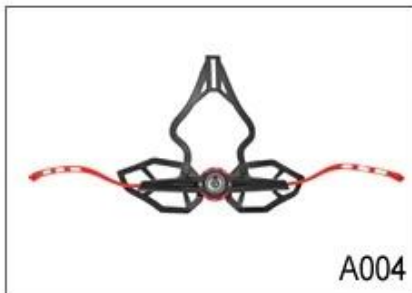

### Adjustment System Options

A001

A002

A003

A004

A005

A006

A007

A008

A009

A010

A011

A012

This multi-adjustable system makes the helmet easily adjust the height in three different positions to guarantee maximum comfort and fit.

Ergonomic, easy to use dial wheel with a soft rubber pad guarantees maximum comfort. The height adjustment offers perfect adjustability. The micro dial and the vertical position can be adjusted without removing the helmet.

The Up-N-Down adjustment system gives the most precise and comfortable fitting of any helmet due to its unique double pivot design. This allows the back of the head to be cradled by the soft rubber pad, which are then easily tightened to the correct tension by a central ratchet wheel. Lightweight and easy to use.