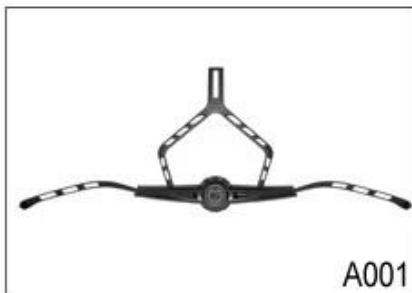

## Flexible Bicycle Helmet Dial-Fit Closure System

As a factory with 23-year R&D experience, we have developed a serie of adjustments for different helmets & comply with different helmet designs! You can find Up & Down adjuster, Y shape adjuster, LED adjuster, full head adjuster, transparent adjuster, integrated adjuster, etc. all at our factory! What's more, in order to satisfy your brand demand, we can add logo stickers or customize your exclusive adjuster according to your design or idea! The multi-color combination of our adjustments is also one of its highlights. We promise every rotating dial adjustment is of well-made & can provide you a comfortable & stable fitting experience!

### Adjustment System Options

A001

A002

A003

A004

A005

A006

A007

A008

A009

A010

A011

A012

This multi-adjustable system makes the helmet easily adjust the height in three different positions to guarantee maximum comfort and fit.

Ergonomic, easy to use dial wheel with a soft rubber pad guarantees maximum comfort. The height adjustment offers perfect adjustability. The micro dial and the vertical position can be adjusted without removing the helmet.

The Up-N-Down adjustment system gives the most precise and comfortable fitting of any helmet due to its unique double pivot design. This allows the back of the head to be cradled by the soft rubber pad, which are then easily tightened to the correct tension by a central ratchet wheel. Lightweight and easy to use.