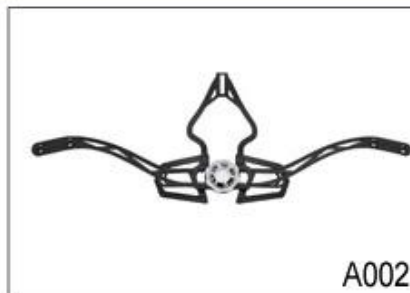

## Flexible Bicycle Helmet Dial-Fit Closure System

As a factory with 23-year R&D experience, we have developed a serie of adjustments for different helmets & comply with different helmet designs! You can find Up & Down adjuster, Y shape adjuster, LED adjuster, full head adjuster, transparent adjuster, integrated adjuster, etc. all at our factory! What's more, in order to satisfy your brand demand, we can add logo stickers or customize your exclusive adjuster according to your design or idea! The multi-color combination of our adjustments is also one of its highlights. We promise every rotating dial adjustment is of well-made & can provide you a comfortable & stable fitting experience!

### Adjustment System Options

A001

A002

A003

A004

A005

A006

A007

A008

A009

A010

A011

A012

This multi-adjustable system makes the helmet easily adjust the height in three different positions to guarantee maximum comfort and fit.

Ergonomic, easy to use dial wheel with a soft rubber pad guarantees maximum comfort. The height adjustment offers perfect adjustability. The micro dial and the vertical position can be adjusted without removing the helmet.

The Up-N-Down adjustment system gives the most precise and comfortable fitting of any helmet due to its unique double pivot design. This allows the back of the head to be cradled by the soft rubber pad, which are then easily tightened to the correct tension by a central ratchet wheel. Lightweight and easy to use.