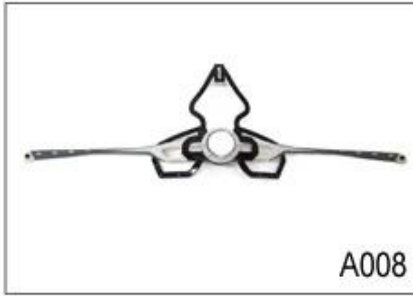

Adjustment System Options

A001

A002

A003

A004

A005

A006

A007

A008

A009

A010

A011

A012

Female Parts Options To Anchor Adjuster

There different kinds of inner padding fabric options.

EVA pads: It is closed cell and impervious to water, has resilient feel.