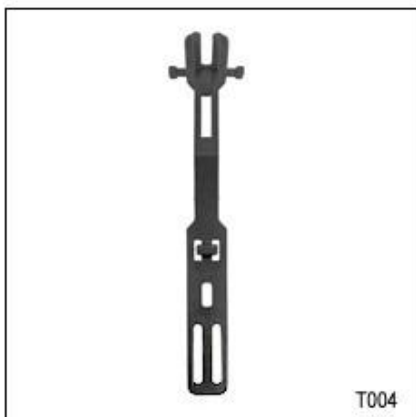

A008

A009

A010

A011

A012

Female Parts Options To Anchor Adjuster

There different kinds of inner padding fabric options.

EVA pads: It is closed cell and impervious to water, has resilient feel.