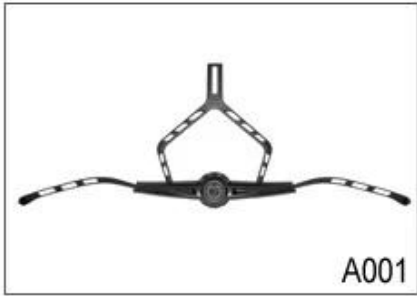

M001

M002

M003

M004

M005

Strap Buckle And Divider Options

We can also customize various colors buckle.

Don't be surprised! As a factory with 23-year R&D experience, we have developed a serie of adjustments for different helmets & comply with different helmet designs! You can find Up & Down adjuster, Y shape adjuster, LED adjuster, full head adjuster, transparent adjuster, integrated adjuster, etc. all at our factory! What's more, in order to satisfy your brand demand, we can add logo stickers or customize your exclusive adjuster according to your design or idea! The multi-color combination of our adjustments is also one of its highlights. We promise every rotating dial adjustment is of well-made & can provide you a comfortable & stable fitting experience!

Adjustment System Options

A001

A002

A003

A004

A005

A006

A007