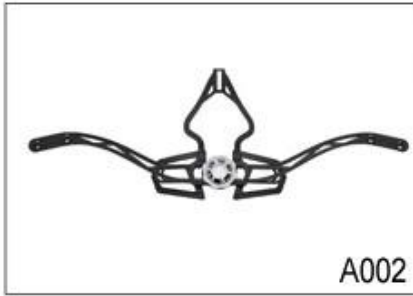

M001

M002

M003

M004

M005

Strap Buckle And Divider Options

We can also customize various colors buckle.

Don't be surprised! As a factory with 23-year R&D experience, we have developed a serie of adjustments for different helmets & comply with different helmet designs! You can find Up & Down adjuster, Y shape adjuster, LED adjuster, full head adjuster, transparent adjuster, integrated adjuster, etc. all at our factory! What's more, in order to satisfy your brand demand, we can add logo stickers or customize your exclusive adjuster according to your design or idea! The multi-color combination of our adjustments is also one of its highlights. We promise every rotating dial adjustment is of well-made & can provide you a comfortable & stable fitting experience!

Adjustment System Options

A001

A002

A003

A004

A005

A006

A007