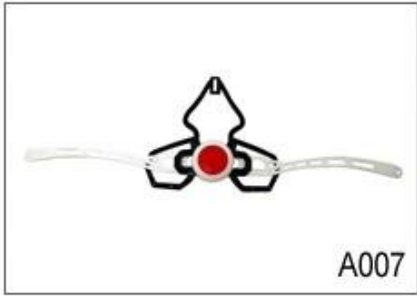

M001

M002

M003

M004

M005

Strap Buckle And Divider Options

We can also customize various colors buckle.

Don't be surprised! As a factory with 23-year R&D experience, we have developed a serie of adjustments for different helmets & comply with different helmet designs! You can find Up & Down adjuster, Y shape adjuster, LED adjuster, full head adjuster, transparent adjuster, integrated adjuster, etc. all at our factory! What's more, in order to satisfy your brand demand, we can add logo stickers or customize your exclusive adjuster according to your design or idea! The multi-color combination of our adjustments is also one of its highlights. We promise every rotating dial adjustment is of well-made & can provide you a comfortable & stable fitting experience!

Adjustment System Options

A001

A002

A003

A004

A005

A006

A007