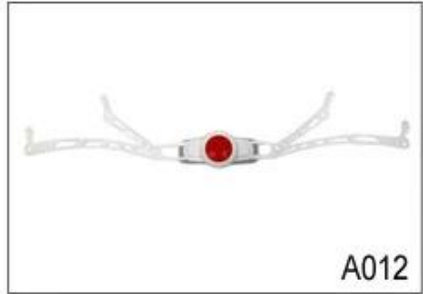

A008

A009

A010

A011

A012

Female Parts Options To Anchor Adjuster

There different kinds of inner padding fabric options.

EVA pads: It is closed cell and impervious to water, has resilient feel.

Mesh pads: it can prevent dust and small insect fly into the helmet during wild riding.

Nylon pads: antibacterial and skin-friendly, easy to clean.

Velvet pads: very soft and comfortable feeling.

Cool max pads: very high-end, can keep the hair dry and cool during riding.