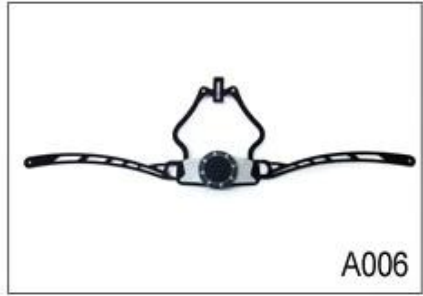

Adjustment System Options

A001

A002

A003

A004

A005

A006

A007

A008

A009

A010

A011

A012

Female Parts Options To Anchor Adjuster

There different kinds of inner padding fabric options.

EVA pads: It is closed cell and impervious to water, has resilient feel.