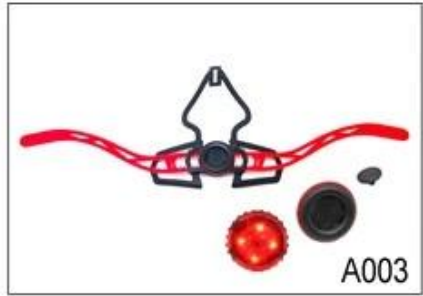

M001

M002

M003

M004

M005

Strap Buckle And Divider Options

We can also customize various colors buckle.

Don't be surprised! As a factory with 23-year R&D experience, we have developed a serie of adjustments for different helmets & comply with different helmet designs! You can find Up & Down adjuster, Y shape adjuster, LED adjuster, full head adjuster, transparent adjuster, integrated adjuster, etc. all at our factory! What's more, in order to satisfy your brand demand, we can add logo stickers or customize your exclusive adjuster according to your design or idea! The multi-color combination of our adjustments is also one of its highlights. We promise every rotating dial adjustment is of well-made & can provide you a comfortable & stable fitting experience!

Adjustment System Options

A001

A002

A003

A004

A005

A006

A007