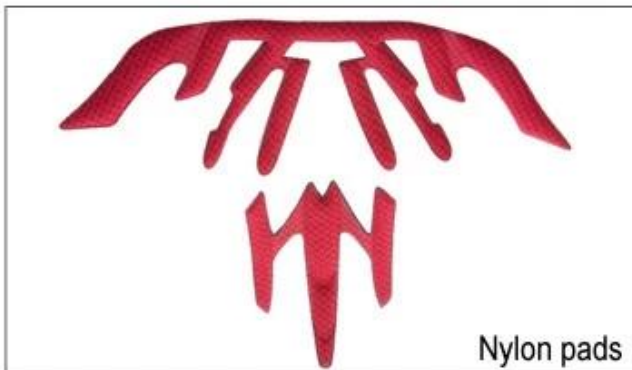

## Female Parts Options To Anchor Adjuster

There different kinds of inner padding fabric options.

EVA pads: It is closed cell and impervious to water, has resilient feel.

Mesh pads: it can prevent dust and small insect fly into the helmet during wild riding.

Nylon pads: antibacterial and skin-friendly, easy to clean.

Velvet pads: very soft and comfortable feeling.

Cool max pads: very high-end, can keep the hair dry and cool during riding.

Low quality pads: easy broken after friction with hair, uncomfortable and hot.

## Inner Padding Fabric Options

EVA pads

Mesh pads

Nylon pads

Velvet pads

Cool max pads

Low quality pads