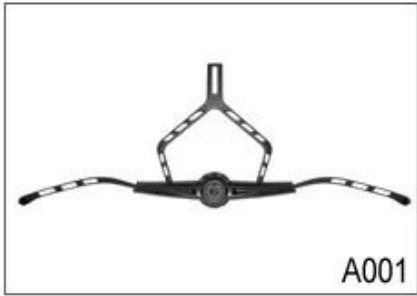

# Female Parts Options To Anchor Strap

M001

M002

M003

M004

M005

## Strap Buckle And Divider Options

We can also customize various colors buckle.

Don't be surprised! As a factory with 23-year R&D experience, we have developed a serie of adjustments for different helmets & comply with different helmet designs! You can find Up & Down adjuster, Y shape adjuster, LED adjuster, full head adjuster, transparent adjuster, integrated adjuster, etc. all at our factory! What's more, in order to satisfy your brand demand, we can add logo stickers or customize your exclusive adjuster according to your design or idea! The multi-color combination of our adjustments is also one of its highlights. We promise every rotating dial adjustment is of well-made & can provide you a comfortable & stable fitting experience!

# Adjustment System Options

A001

A002

A003

A004

A005

A006

A007