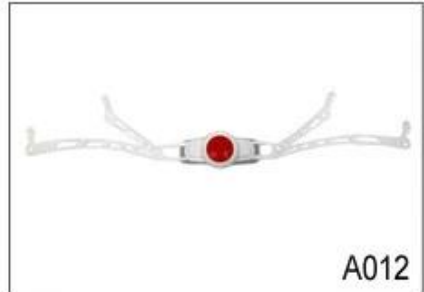

A008

A009

A010

A011

A012

## Female Parts Options To Anchor Adjuster

There different kinds of inner padding fabric options.

EVA pads: It is closed cell and impervious to water, has resilient feel.

Mesh pads: it can prevent dust and small insect fly into the helmet during wild riding.