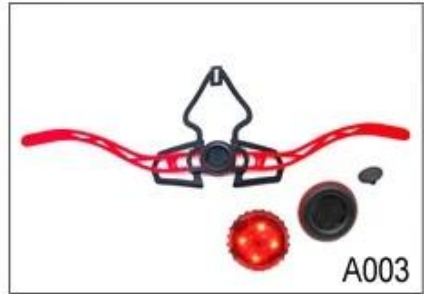

## Strap Buckle And Divider Options

We can also customize various colors buckle.

Don't be surprised! As a factory with over 20 R&D experience, we have developed a serie of adjustments for different helmets & comply with different helmet designs! You can find Up & Down adjuster, Y shape adjuster, LED adjuster, full head adjuster, transparent adjuster, integrated adjuster, etc. all at our factory! What's more, in order to satisfy your brand demand, we can add logo stickers or customize your exclusive adjuster according to your design or idea! The multi-color combination of our adjustments is also one of its highlights. We promise every rotating dial adjustment is of well-made & can provide you a comfortable & stable fitting experience!

# Adjustment System Options

A001

A002

A003

A004

A005

A006

A007