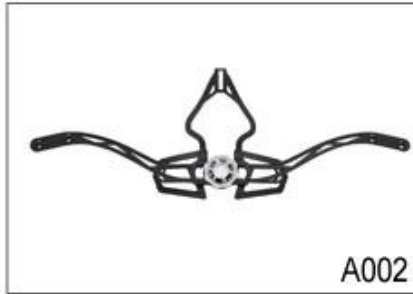

Adjustment System Options