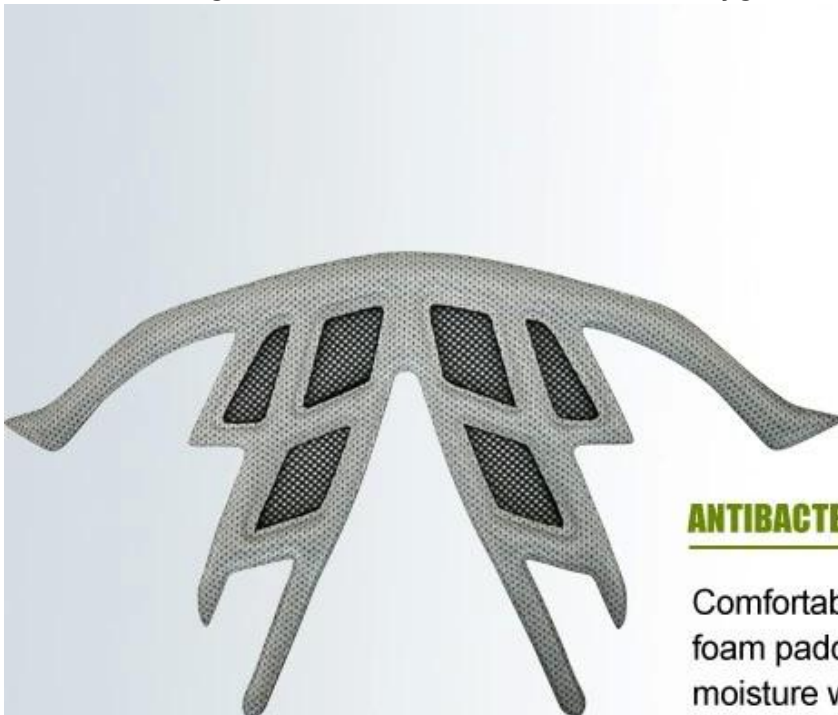

UNRIVALLED ADJUSTMENT FOR OPTIMUM COMFORT

Progressive adjusting system allows the helmet to perfectly and user-friendly fit on the rider's head, guaranteeing the crucial advantage in terms of safety and wearer comfort with 3 function performance

ANTIBACTERIAL INNER PADDING: Comfortable, antibacterial and breathable foam padding with mesh, ensures a better moisture wicking and sweat releasing effect. Removable and washable design lead to maximum comfort and hygiene.