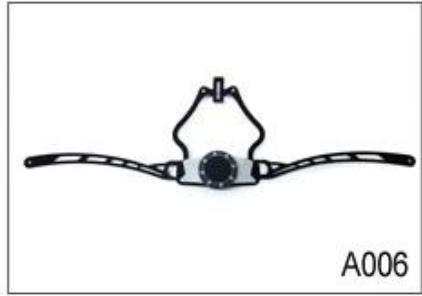

Adjustment System Options

A001

A002

A003

A004

A005

A006

A007

A008

A009

A010

A011

A012

Female Parts Options To Anchor Adjuster

There different kinds of inner padding fabric options.

EVA pads: It is closed cell and impervious to water, has resilient feel.