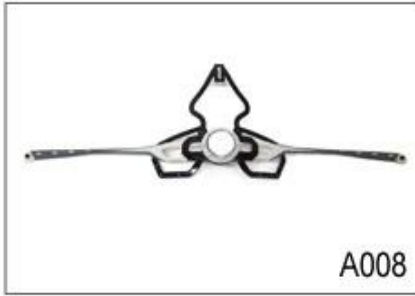

Adjustment System Options

A001

A002

A003

A004

A005

A006

A007

A008

A009

A010

A011

A012

Female Parts Options To Anchor Adjuster

There different kinds of inner padding fabric options.

EVA pads: It is closed cell and impervious to water, has resilient feel.