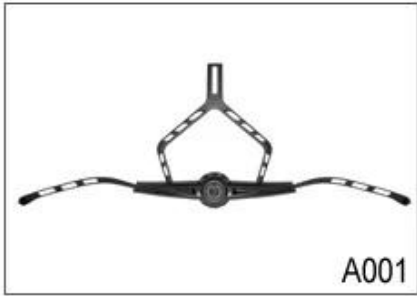

M001

M002

M003

M004

M005

Strap Buckle And Divider Options

We can also customize various colors buckle.

Don't be surprised! As a factory with 23-year R&D experience, we have developed a serie of adjustments for different helmets & comply with different helmet designs! You can find Up & Down adjuster, Y shape adjuster, LED adjuster, full head adjuster, transparent adjuster, integrated adjuster, etc. all at our factory! What's more, in order to satisfy your brand demand, we can add logo stickers or customize your exclusive adjuster according to your design or idea! The multi-color combination of our adjustments is also one of its highlights. We promise every rotating dial adjustment is of well-made & can provide you a comfortable & stable fitting experience!

Adjustment System Options

A001

A002

A003

A004

A005

A006

A007