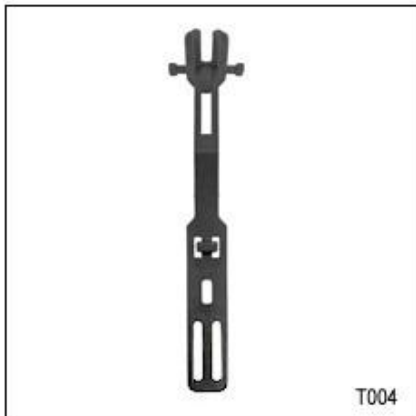

A008

A009

A010

A011

A012

Female Parts Options To Anchor Adjuster

There different kinds of inner padding fabric options.

EVA pads: It is closed cell and impervious to water, has resilient feel.