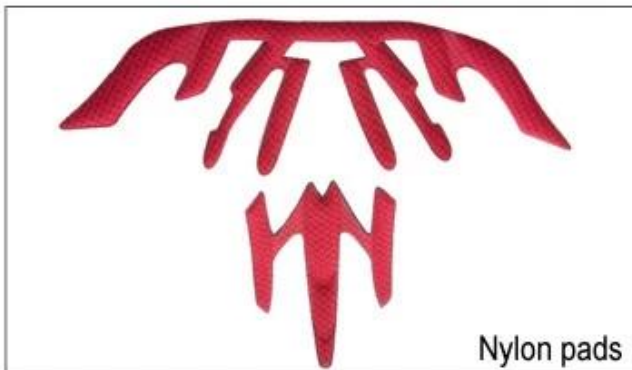

A008

A009

A010

A011

A012

Female Parts Options To Anchor Adjuster

There different kinds of inner padding fabric options.

EVA pads: It is closed cell and impervious to water, has resilient feel.

Mesh pads: it can prevent dust and small insect fly into the helmet during wild riding.

Nylon pads: antibacterial and skin-friendly, easy to clean.

Velvet pads: very soft and comfortable feeling.

Cool max pads: very high-end, can keep the hair dry and cool during riding.

Low quality pads: easy broken after friction with hair, uncomfortable and hot.

Inner Padding Fabric Options

EVA pads

Mesh pads

Nylon pads

Velvet pads

Cool max pads

Low quality pads