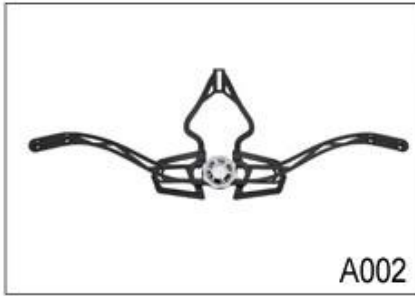

M001

M002

M003

M004

M005

Strap Buckle And Divider Options

We can also customize various colors buckle.

Don't be surprised! As a factory with 23-year R&D experience, we have developed a serie of adjustments for different helmets & comply with different helmet designs! You can find Up & Down adjuster, Y shape adjuster, LED adjuster, full head adjuster, transparent adjuster, integrated adjuster, etc. all at our factory! What's more, in order to satisfy your brand demand, we can add logo stickers or customize your exclusive adjuster according to your design or idea! The multi-color combination of our adjustments is also one of its highlights. We promise every rotating dial adjustment is of well-made & can provide you a comfortable & stable fitting experience!

Adjustment System Options

A001

A002

A003

A004

A005

A006

A007