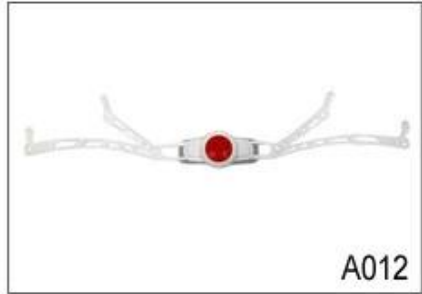

A008

A009

A010

A011

A012

Female Parts Options To Anchor Adjuster

There different kinds of inner padding fabric options.

EVA pads: It is closed cell and impervious to water, has resilient feel.

Mesh pads: it can prevent dust and small insect fly into the helmet during wild riding.

Nylon pads: antibacterial and skin-friendly, easy to clean.

Velvet pads: very soft and comfortable feeling.

Cool max pads: very high-end, can keep the hair dry and cool during riding.