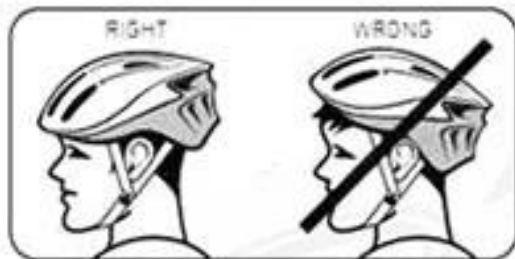

AU-K004 fashion design city casual helmet for scooters or mini segway

Aurora - Your China Helmet Expert, Alibaba Highly Skateboard helmet recommended supplier.

The advantages of city casual helmet:

1. It's super lightest, and well-ventilated.
 2. Three-dimensional duct design: This design is very aerodynamic drag coefficient is small, in the process of riding, people wear more cool.
 3. injection technology: offer great protection when helmet be impacted, the entire helmet uniform force.
 - . The black EPS material is imported from American.
 7. The skate accessories: adjustable chin strap with quick-release buckle; rear lock adjustment; cool comfortable pads.
 8. Certification: CE EN1078 certified for impact protection.
- New helmet AU-K004 high quality Skate Helmet With CE approved.

1. Helmet house

2. printing

3. PC blister tooling

4. In-Mold producing process

5. EPS In-mold tool

6. raw EPS material with different density

7. Inner padding Production

8. Packaging

9. finished helmet

STEP1
WEAR IT IN THE PROPER POSITION

STEP2
ADJUSTING THE STRAPS

STEP4
GETTING THE CORRECT
FIT FOR YOUR HELMET

STEP3
ADJUSTING THE CHIN STRAP

HELMETS WITH VISTORS

PAYMENT AND SHIPPING

PAYMENT