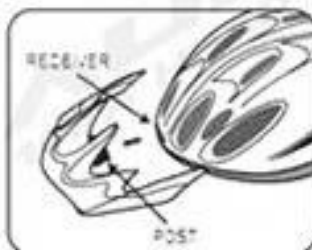

AU-K004 fashion design city casual helmet for scooters or mini segway

Aurora - Your China Helmet Expert, Alibaba Highly Skateboard helmet recommended supplier.

The advantages of city casual helmet:

1. It's super lightest, and well-ventilated.
 2. Three-dimensional duct design: This design is very aerodynamic drag coefficient is small, in the process of riding, people wear more cool.
 3. injection technology: offer great protection when helmet be impacted, the entire helmet uniform force.
 - . The black EPS material is imported from American.
 7. The skate accessories: adjustable chin strap with quick-release buckle; rear lock adjustment; cool comfortable pads.
 8. Certification: CE EN1078 certified for impact protection.
- New helmet AU-K004 high quality Skate Helmet With CE approved.

9. finished helmet

STEP1
WEAR IT IN THE PROPER POSITION

STEP2
ADJUSTING THE STRAPS

STEP4
GETTING THE CORRECT
FIT FOR YOUR HELMET

STEP3
ADJUSTING THE CHIN STRAP

HELMETS WITH VISTORS

PAYMENT AND SHIPPING

PAYMENT