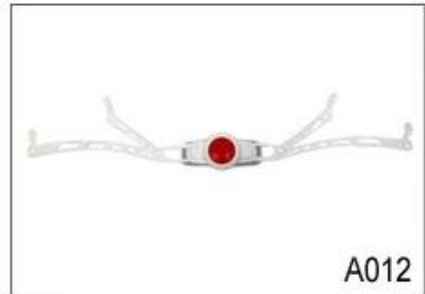

A008

A009

A010

A011

A012

There different kinds of inner padding fabric options.

EVA pads: It is closed cell and impervious to water, has resilient feel.

Mesh pads: it can prevent dust and small insect fly into the helmet during wild riding.