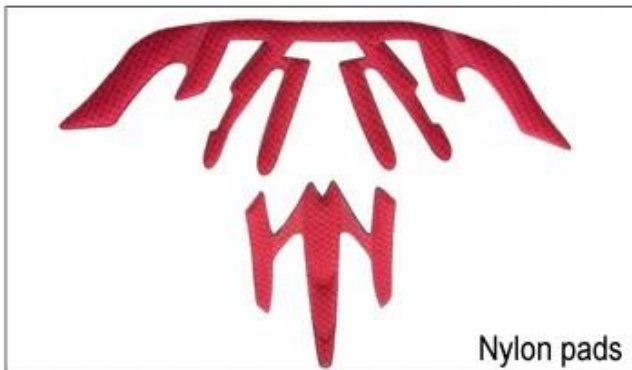

A008

A009

A010

A011

A012

There different kinds of inner padding fabric options.

EVA pads: It is closed cell and impervious to water, has resilient feel.

Mesh pads: it can prevent dust and small insect fly into the helmet during wild riding.

Nylon pads: antibacterial and skin-friendly, easy to clean.

Velvet pads: very soft and comfortable feeling.

Cool max pads: very high-end, can keep the hair dry and cool during riding.

Low quality pads: easy broken after friction with hair, uncomfortable and hot.

## Inner Padding Fabric Options

EVA pads

Mesh pads

Nylon pads

Velvet pads

Cool max pads

Low quality pads

Breathability and comfort are extremely important, that's why the Manta features Airlite straps which are 15% lighter than a standard helmet strap. Tetoron straps are lighter, stronger and more breathable than a normal helmet strap. They also do not stick to the face as easily when temperatures begin to increase. Fast Adapting System webbing can be easily and continuously tailored to your exact head shape. The helmet stays securely on the head in all situations and the webbing straps are always in the best position.