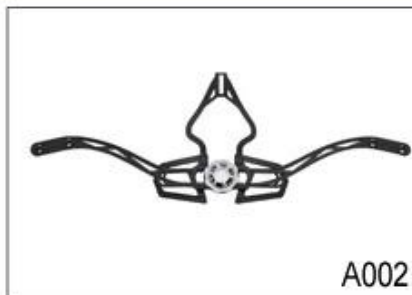

## headlock adjuster for ultra light bike helmet

As a factory with 23-year R&D experience, we have developed a serie of adjustments for different helmets & comply with different helmet designs! You can find Up & Down adjuster, Y shape adjuster, LED adjuster, full head adjuster, transparent adjuster, integrated adjuster, etc. all at our factory! What's more, in order to satisfy your brand demand, we can add logo stickers or customize your exclusive adjuster according to your design or idea! The multi-color combination of our adjustments is also one of its highlights. We promise every rotating dial adjustment is of well-made & can provide you a comfortable & stable fitting experience!

### Adjustment System Options

A001

A002

A003

A004

A005

A006

A007

A008

A009

A010

A011

A012

This multi-adjustable system makes the helmet easily adjust the height in three different positions to guarantee maximum comfort and fit.

Ergonomic, easy to use dial wheel with a soft rubber pad guarantees maximum comfort. The height adjustment offers perfect adjustability. The micro dial and the vertical position can be adjusted without removing the helmet.

The Up-N-Down adjustment system gives the most precise and comfortable fitting of any helmet due to its unique double pivot design. This allows the back of the head to be cradled by the soft rubber pad, which are then easily tightened to the correct tension by a central ratchet wheel. Lightweight and easy to use.