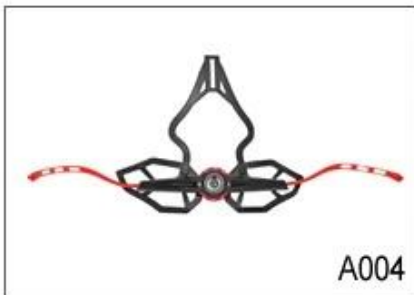

### Adjustment System Options

A001

A002

A003

A004

A005

A006

A007

A008

A009

A010

A011

A012

This multi-adjustable system makes the helmet easily adjust the height in three different positions to guarantee maximum comfort and fit.

Ergonomic, easy to use dial wheel with a soft rubber pad guarantees maximum comfort. The height adjustment offers perfect adjustability. The micro dial and the vertical position can be adjusted without removing the helmet.

The Up-N-Down adjustment system gives the most precise and comfortable fitting of any helmet due to its unique double pivot design. This allows the back of the head to be cradled by the soft rubber pad, which are then easily tightened to the correct tension by a central ratchet wheel. Lightweight and easy to use.