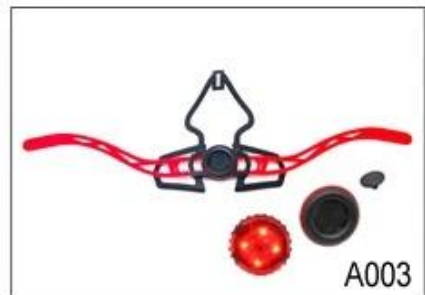

## headlock adjuster for ultra light bike helmet

As a factory with 23-year R&D experience, we have developed a serie of adjustments for different helmets & comply with different helmet designs! You can find Up & Down adjuster, Y shape adjuster, LED adjuster, full head adjuster, transparent adjuster, integrated adjuster, etc. all at our factory! What's more, in order to satisfy your brand demand, we can add logo stickers or customize your exclusive adjuster according to your design or idea! The multi-color combination of our adjustments is also one of its highlights. We promise every rotating dial adjustment is of well-made & can provide you a comfortable & stable fitting experience!

### Adjustment System Options

A001

A002

A003

A004

A005

A006

A007

A008

A009

A010

A011

A012

This multi-adjustable system makes the helmet easily adjust the height in three different positions to guarantee maximum comfort and fit.

Ergonomic, easy to use dial wheel with a soft rubber pad guarantees maximum comfort. The height adjustment offers perfect adjustability. The micro dial and the vertical position can be adjusted without removing the helmet.

The Up-N-Down adjustment system gives the most precise and comfortable fitting of any helmet due to its unique double pivot design. This allows the back of the head to be cradled by the soft rubber pad, which are then easily tightened to the correct tension by a central ratchet wheel. Lightweight and easy to use.