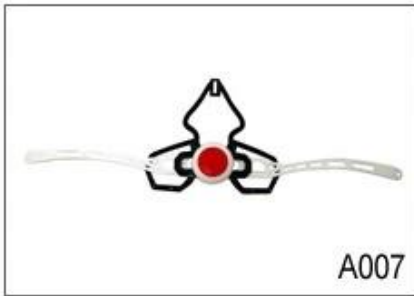

## headlock adjuster for ultra light bike helmet

As a factory with 23-year R&D experience, we have developed a serie of adjustments for different helmets & comply with different helmet designs! You can find Up & Down adjuster, Y shape adjuster, LED adjuster, full head adjuster, transparent adjuster, integrated adjuster, etc. all at our factory! What's more, in order to satisfy your brand demand, we can add logo stickers or customize your exclusive adjuster according to your design or idea! The multi-color combination of our adjustments is also one of its highlights. We promise every rotating dial adjustment is of well-made & can provide you a comfortable & stable fitting experience!

### Adjustment System Options

A001

A002

A003

A004

A005

A006

A007

A008

A009

A010

A011

A012

This multi-adjustable system makes the helmet easily adjust the height in three different positions to guarantee maximum comfort and fit.

Ergonomic, easy to use dial wheel with a soft rubber pad guarantees maximum comfort. The height adjustment offers perfect adjustability. The micro dial and the vertical position can be adjusted without removing the helmet.

The Up-N-Down adjustment system gives the most precise and comfortable fitting of any helmet due to its unique double pivot design. This allows the back of the head to be cradled by the soft rubber pad, which are then easily tightened to the correct tension by a central ratchet wheel. Lightweight and easy to use.