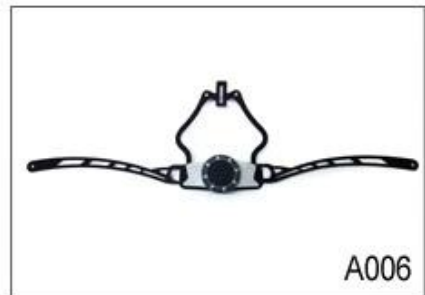

## headlock adjuster for ultra light bike helmet

As a factory with 23-year R&D experience, we have developed a serie of adjustments for different helmets & comply with different helmet designs! You can find Up & Down adjuster, Y shape adjuster, LED adjuster, full head adjuster, transparent adjuster, integrated adjuster, etc. all at our factory! What's more, in order to satisfy your brand demand, we can add logo stickers or customize your exclusive adjuster according to your design or idea! The multi-color combination of our adjustments is also one of its highlights. We promise every rotating dial adjustment is of well-made & can provide you a comfortable & stable fitting experience!

### Adjustment System Options

A001

A002

A003

A004

A005

A006

A007

A008

A009

A010

A011

A012

This multi-adjustable system makes the helmet easily adjust the height in three different positions to guarantee maximum comfort and fit.

Ergonomic, easy to use dial wheel with a soft rubber pad guarantees maximum comfort. The height adjustment offers perfect adjustability. The micro dial and the vertical position can be adjusted without removing the helmet.

The Up-N-Down adjustment system gives the most precise and comfortable fitting of any helmet due to its unique double pivot design. This allows the back of the head to be cradled by the soft rubber pad, which are then easily tightened to the correct tension by a central ratchet wheel. Lightweight and easy to use.