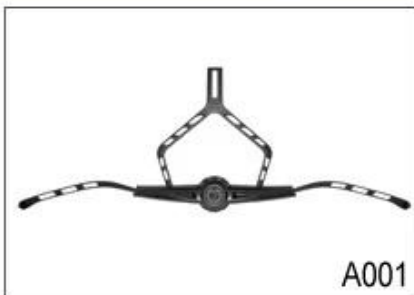

## headlock adjuster for ultra light bike helmet

As a factory with 23-year R&D experience, we have developed a serie of adjustments for different helmets & comply with different helmet designs! You can find Up & Down adjuster, Y shape adjuster, LED adjuster, full head adjuster, transparent adjuster, integrated adjuster, etc. all at our factory! What's more, in order to satisfy your brand demand, we can add logo stickers or customize your exclusive adjuster according to your design or idea! The multi-color combination of our adjustments is also one of its highlights. We promise every rotating dial adjustment is of well-made & can provide you a comfortable & stable fitting experience!

### Adjustment System Options

A001

A002

A003

A004

A005

A006

A007

A008

A009

A010

A011

A012

This multi-adjustable system makes the helmet easily adjust the height in three different positions to guarantee maximum comfort and fit.

Ergonomic, easy to use dial wheel with a soft rubber pad guarantees maximum comfort. The height adjustment offers perfect adjustability. The micro dial and the vertical position can be adjusted without removing the helmet.

The Up-N-Down adjustment system gives the most precise and comfortable fitting of any helmet due to its unique double pivot design. This allows the back of the head to be cradled by the soft rubber pad, which are then easily tightened to the correct tension by a central ratchet wheel. Lightweight and easy to use.