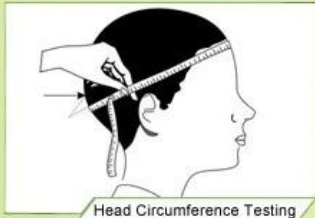

Head Circumference Testing