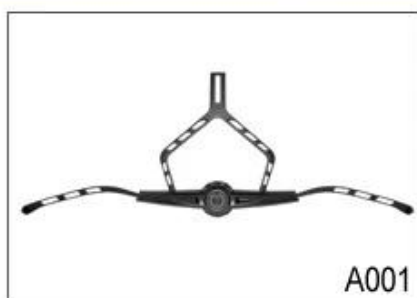

Adjustment System Options