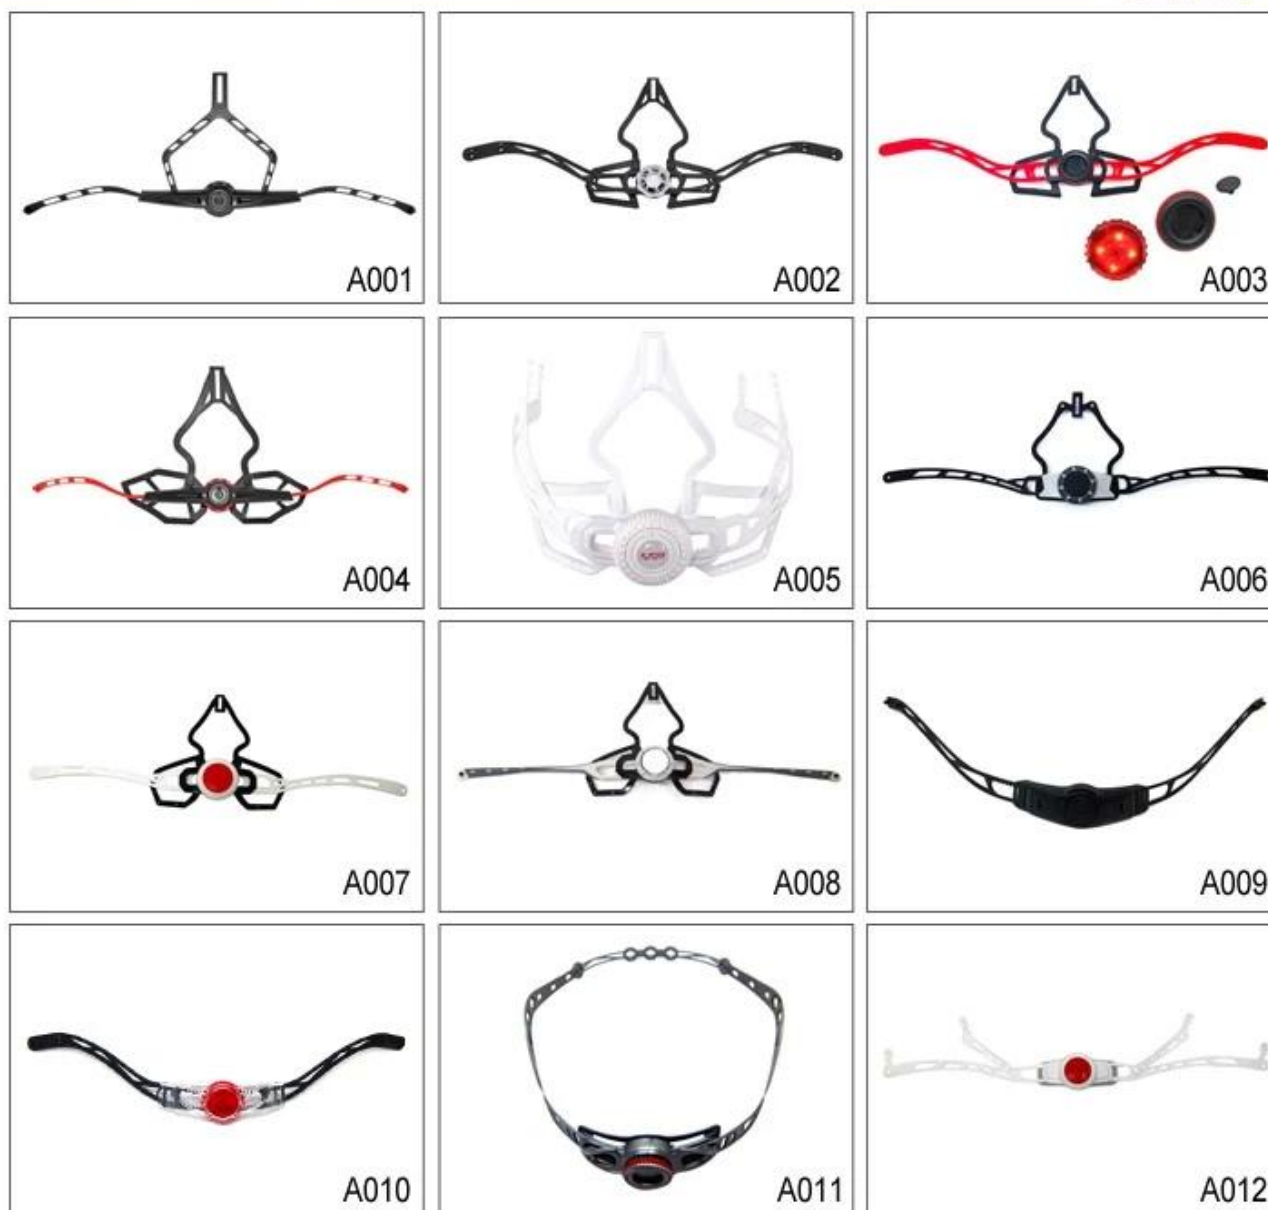

Adjustment System Options

Ci sono diversi tipi di opzioni di tessuto imbottitura interna.

pads EVA: E 'cellula chiusa e impermeabile all'acqua, ha tatto resistente.

Mesh pastiglie: si può evitare che polvere e piccoli insetti volano nel casco durante la guida selvaggia.

pad in nylon: antibatterico e pelle-amichevole, facile da pulire.

pastiglie velluto: sensazione molto morbido e confortevole.

pastiglie max fresco: molto high-end, in grado di mantenere i capelli asciutto e fresco durante la guida.

rilievi di bassa qualità: facile rotti dopo l'attrito con i capelli, scomodo e caldo.