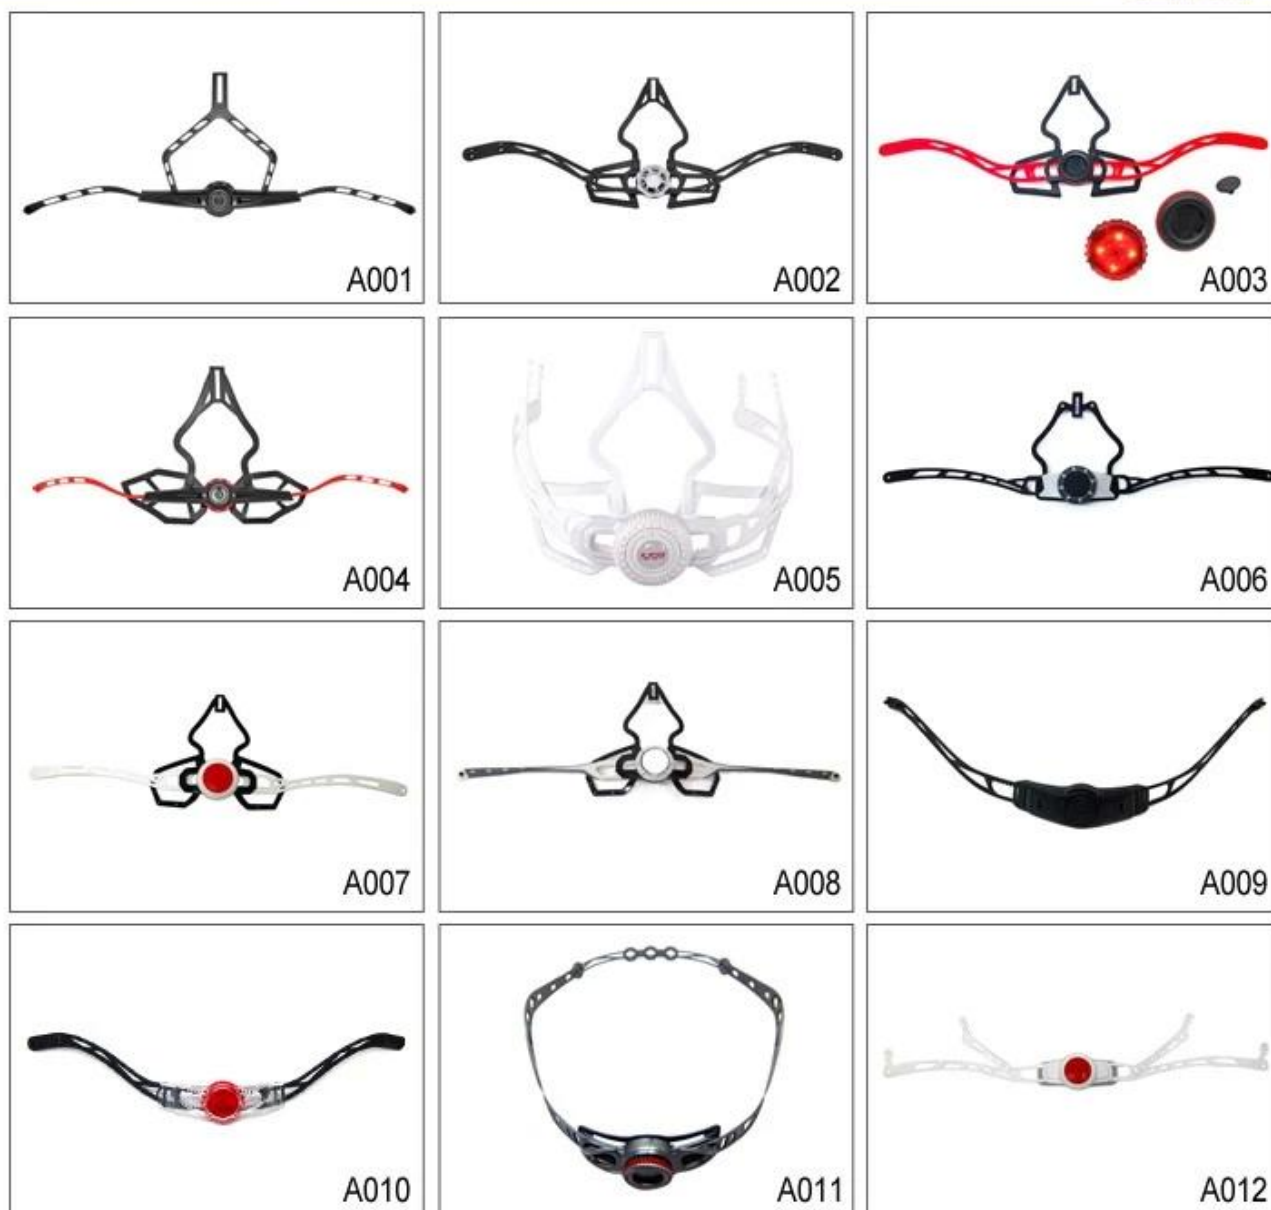

Adjustment System Options

Ci sono diversi tipi di opzioni di tessuto imbottitura interna.

pads EVA: E 'cellula chiusa e impermeabile all'acqua, ha tatto resistente.

Mesh pastiglie: si può evitare che polvere e piccoli insetti volano nel casco durante la guida selvaggia.

pad in nylon: antibatterico e pelle-amichevole, facile da pulire.

pastiglie velluto: sensazione molto morbido e confortevole.

pastiglie max fresco: molto high-end, in grado di mantenere i capelli asciutto e fresco durante la guida.

rilievi di bassa qualità: facile rotti dopo l'attrito con i capelli, scomodo e caldo.