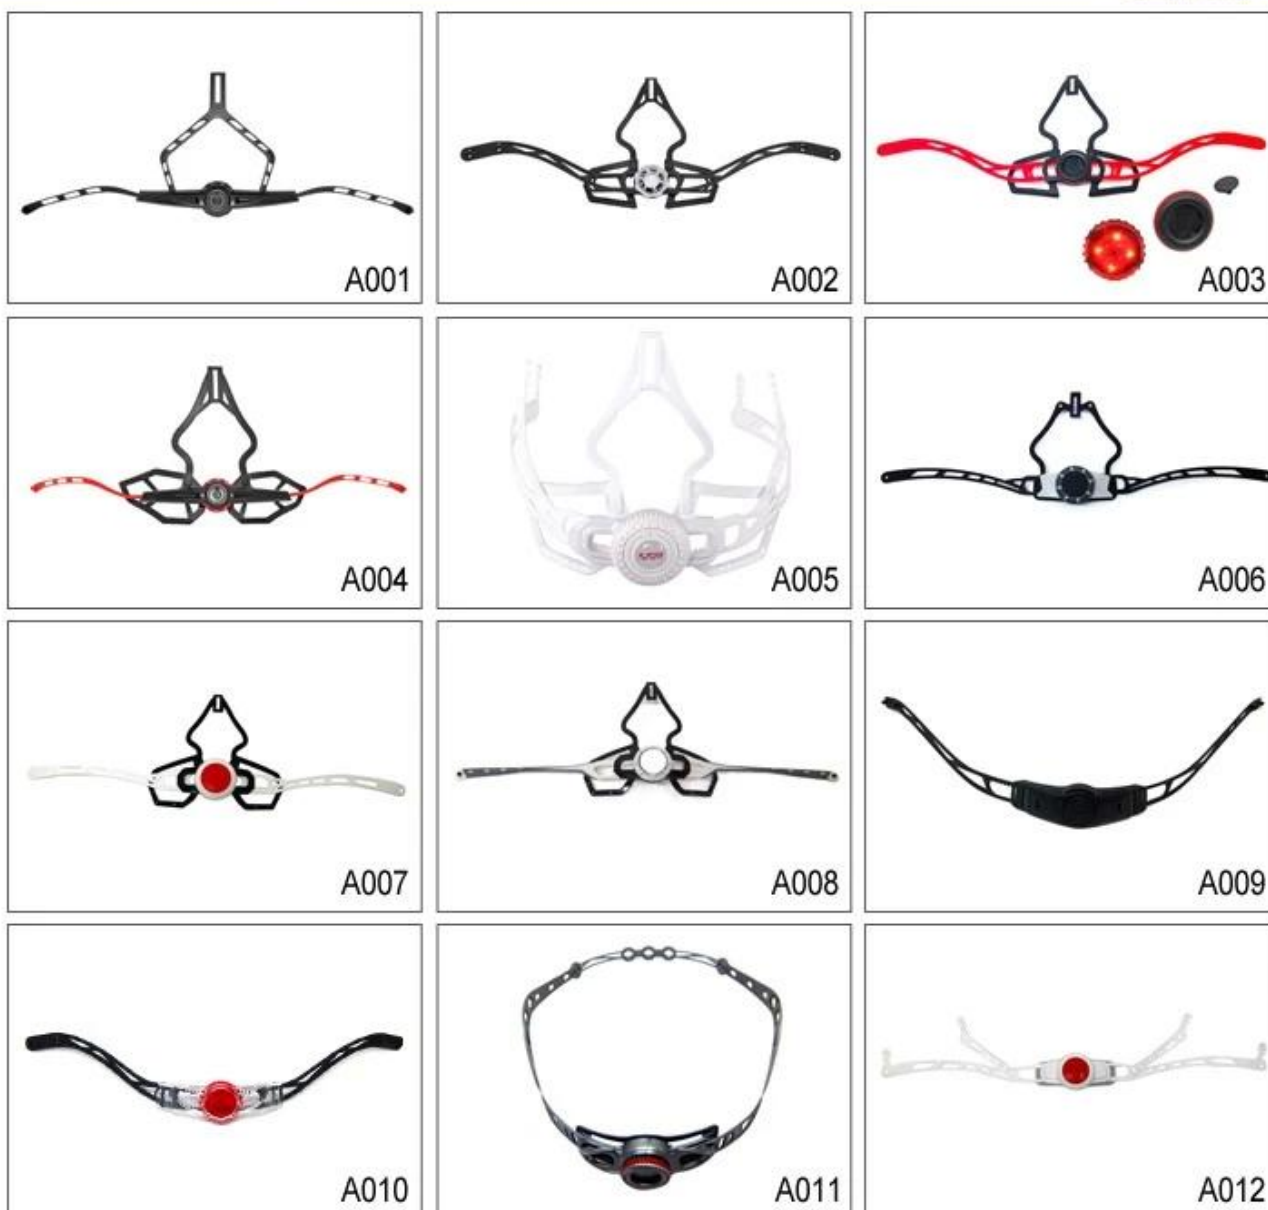

Adjustment System Options

Ci sono diversi tipi di opzioni di tessuto imbottitura interna.

pads EVA: E 'cellula chiusa e impermeabile all'acqua, ha tatto resistente.

Mesh pastiglie: si può evitare che polvere e piccoli insetti volano nel casco durante la guida selvaggia.

pad in nylon: antibatterico e pelle-amichevole, facile da pulire.

pastiglie velluto: sensazione molto morbido e confortevole.

pastiglie max fresco: molto high-end, in grado di mantenere i capelli asciutto e fresco durante la guida.

rilievi di bassa qualità: facile rotti dopo l'attrito con i capelli, scomodo e caldo.