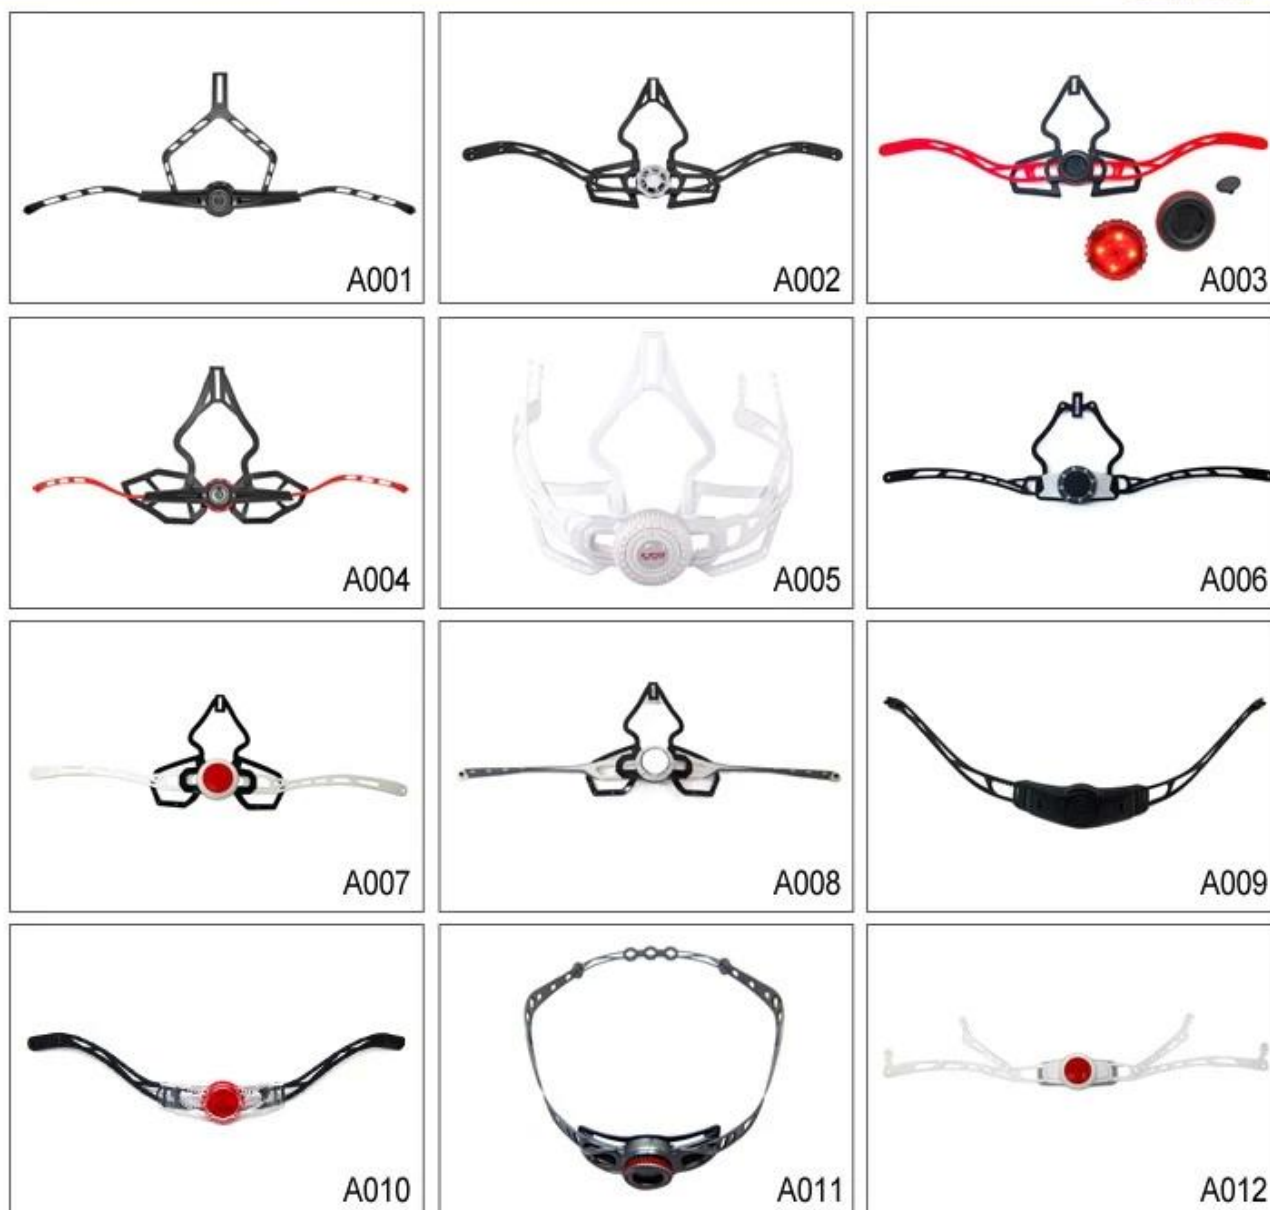

Adjustment System Options

Ci sono diversi tipi di opzioni di tessuto imbottitura interna.

pads EVA: E 'cellula chiusa e impermeabile all'acqua, ha tatto resistente.

Mesh pastiglie: si può evitare che polvere e piccoli insetti volano nel casco durante la guida selvaggia.

pad in nylon: antibatterico e pelle-amichevole, facile da pulire.

pastiglie velluto: sensazione molto morbido e confortevole.

pastiglie max fresco: molto high-end, in grado di mantenere i capelli asciutto e fresco durante la guida.

rilievi di bassa qualità: facile rotti dopo l'attrito con i capelli, scomodo e caldo.