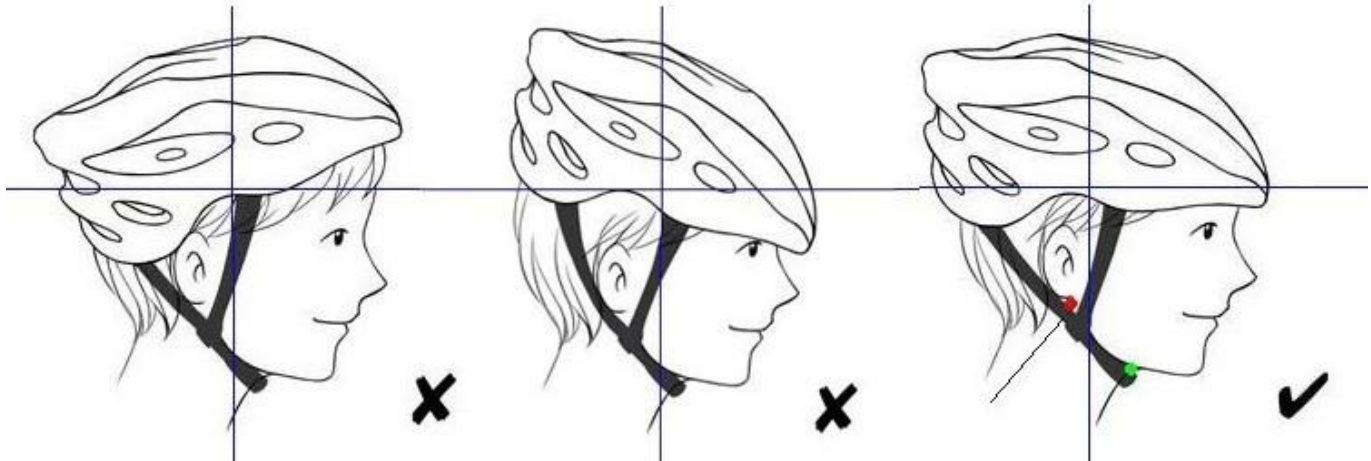

AU-GX01

項目	項目	項目
1. 品名		
2. ModelNumber	AU-GX010K	
3. 材質	PC + EPS	
4. Certificated	CE EN1078	
5. Color		
6. Size	L 54-60 CM	

Incorrect helmet fit (too loose)

Incorrect helmet fit (too tight)

PAYMENT

- We accept T/T ,Western Union or Paypal before production
- If buyers have any problems about payment , please contact us ASAP