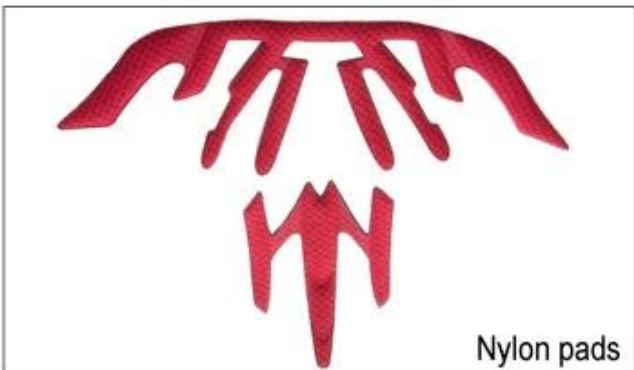

LED

Multi
Hight EPS + PC
11

	au-bh12
	EPS Polystyrene + PC + 14 PC
	CE EN1078
v	11
	M / L 58~62cm
	270g
	14
mo	500
	PP + MasterCarton

##

安全头盔

安全头盔4个

- ITW
 -
 -
- 安全头盔
-

安全头盔

-
-

Buckle Options

ITW standard helmet buckle

Traditional helmet buckle

Patent self-developed magnetic buckle

Fidlock magnetic buckle

We can also customize various colors buckle.

Inner Padding Fabric Options

EVA pads

Mesh pads

Nylon pads

Velvet pads

Cool max pads

Low quality pads

Manta 15

Helmet Shape 101