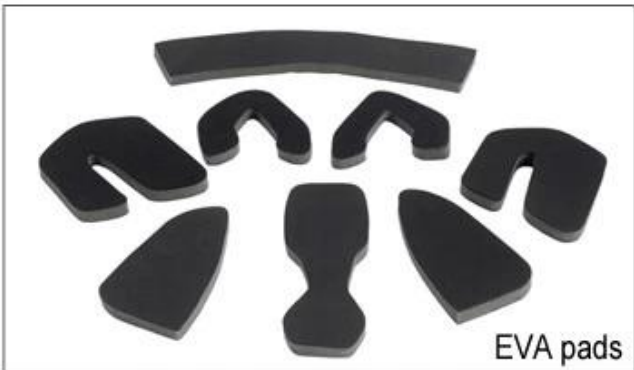

LED

Multi
Hight EPS + PC
11

	au-bh12
	EPS Polystyrene + PC + 14 PC
	CE EN1078
v	11
	M / L 58~62cm
	270g
	14
mo	500
	PP + MasterCarton

##

安全头盔

安全头盔4个

- ITW
 -
 -
- 安全头盔
-

安全头盔

-
-

Buckle Options

ITW standard helmet buckle

Traditional helmet buckle

Patent self-developed magnetic buckle

Fidlock magnetic buckle

We can also customize various colors buckle.

Inner Padding Fabric Options

EVA pads

Mesh pads

Nylon pads

Velvet pads

Cool max pads

Low quality pads

Manta 15

Helmet Shape 101

European Headform

An Oval shaped helmet is designed for a rider's head with a dimension which is considerably fit for Europeans.

Generic headform

A generic headform helmet is designed for a rider's head with a dimension which is slightly longer front-to-back than its side-to-side measurement.