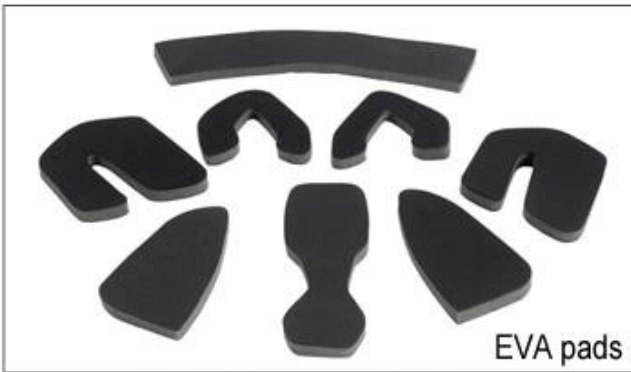

Buckle Options

B001

ITW standard helmet buckle

Traditional helmet buckle

B002

Patent self-developed magnetic buckle

Fidlock magnetic buckle

B003

We can also customize various colors buckle.

28RD
 YLED
 highlights.We

Inner Padding Fabric Options

EVA pads

Mesh pads

Nylon pads

Velvet pads

Cool max pads