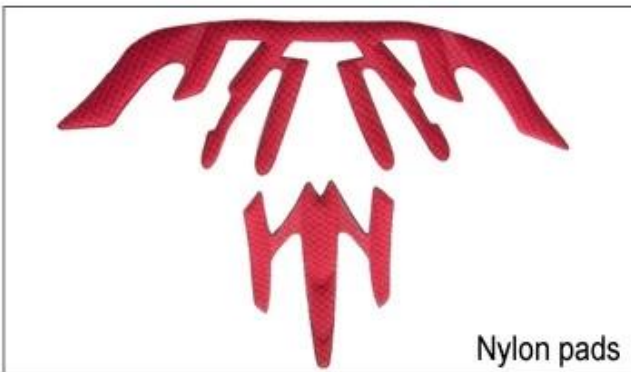

We can also customize various colors buckle.

28RD
 YLED
 highlights.We

Inner Padding Fabric Options

EVA pads

Mesh pads

Nylon pads

Velvet pads

Cool max pads