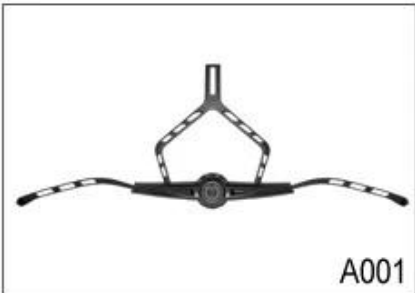

Patent self-developed magnetic buckle

Fidlock magnetic buckle

We can also customize various colors buckle.

23 R& ; D & A & Y LED

Adjustment System Options

A001

A002

A003