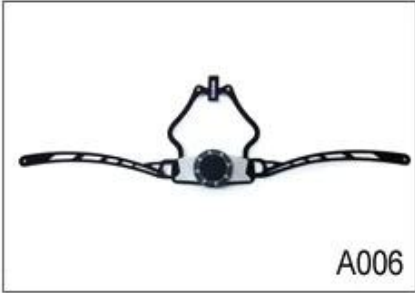

Adjustment System Options

A003

EVA
adjustment system options