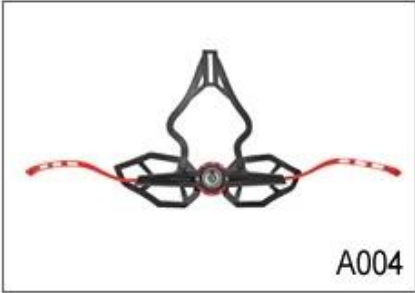

Patent self-developed magnetic buckle

Fidlock magnetic buckle

We can also customize various colors buckle.

23 R& ; D & A & Y LED

Adjustment System Options

A001

A002

A003