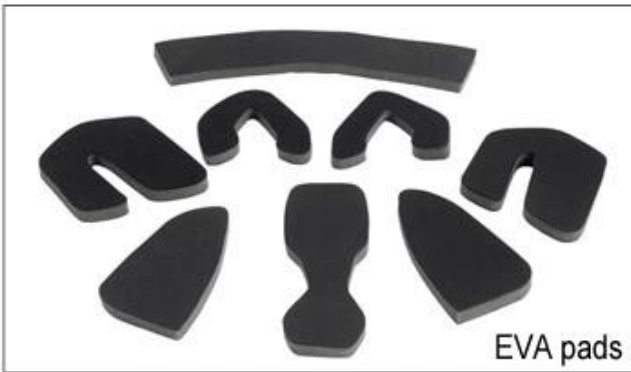

Özellikler

- İçerik

- İçerik

- İçerik

Buckle Options

B001

ITW standard helmet buckle

Traditional helmet buckle

B002

Patent self-developed magnetic buckle

Fidlock magnetic buckle

B003

We can also customize various colors buckle.

23R& ; D&A ; LED ; highlights. We & 038 &

Inner Padding Fabric Options

EVA pads

Mesh pads

Nylon pads

Velvet pads

Cool max pads

Low quality pads

15 Airlite

PAYMENT

- We accept T/T ,Western Union or Paypal before production
- If buyers have any problems about payment , please contact us ASAP