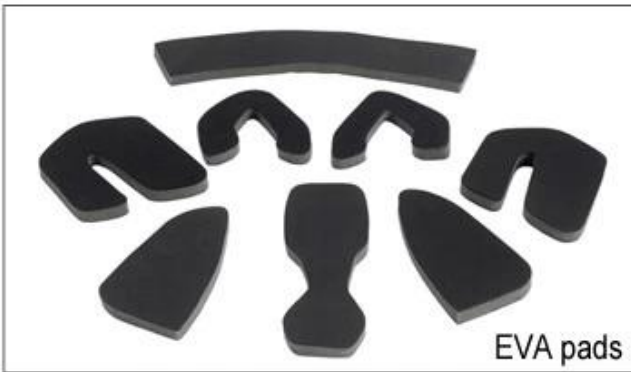

EPS

20

	AU-G833
	EPS + PC +
	CE EN1078
	21
	S / M 54-58CM / L 58-62CM
	270
	7
MOQ	300PCS
	PP + mastercarton

Buckle Options

B001

ITW standard helmet buckle

Traditional helmet buckle

B002

Patent self-developed magnetic buckle

Fidlock magnetic buckle

B003

We can also customize various colors buckle.

23R& ; D&A ; LED ; highlights. We & 038 &

Inner Padding Fabric Options

EVA pads

Mesh pads

Nylon pads

Velvet pads

Cool max pads

Low quality pads

15 Airlite

PAYMENT

- We accept T/T ,Western Union or Paypal before production
- If buyers have any problems about payment , please contact us ASAP

SHIPPING