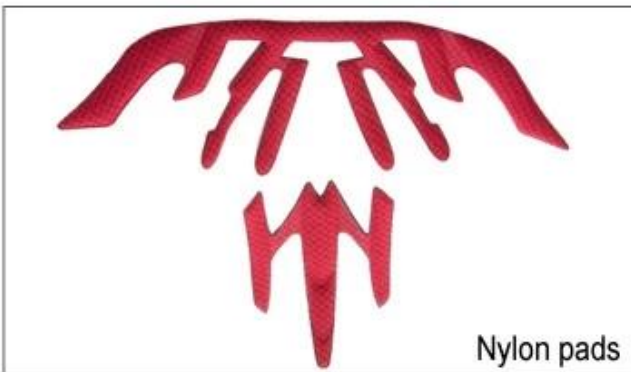

EPS

20

	AU-G833
	EPS + PC +
	CE EN1078
	21
	S / M 54-58CM / L 58-62CM
	270
	7
MOQ	300PCS
	PP + mastercarton

Buckle Options

B001

ITW standard helmet buckle

Traditional helmet buckle

B002

Patent self-developed magnetic buckle

Fidlock magnetic buckle

B003

We can also customize various colors buckle.

23R& ; D&A ; LED ; highlights. We & 038 &

Inner Padding Fabric Options

EVA pads

Mesh pads

Nylon pads

Velvet pads

Cool max pads

Low quality pads

15 Airlite

PAYMENT

- We accept T/T ,Western Union or Paypal before production
- If buyers have any problems about payment , please contact us ASAP

SHIPPING