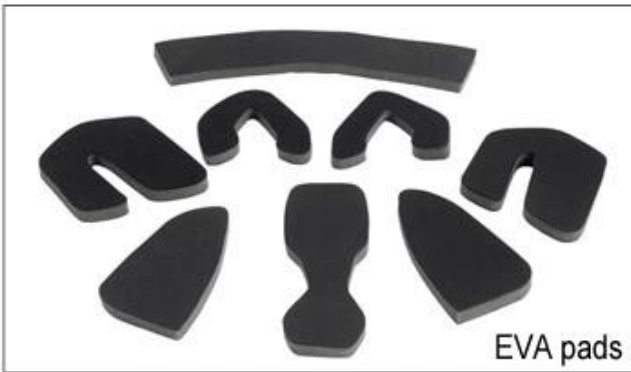

ITW standard helmet buckle

Traditional helmet buckle

B002

Patent self-developed magnetic buckle

Fidlock magnetic buckle

B003

We can also customize various colors buckle.

23R& ; D&A ; LED ; highlights. We&038&

Inner Padding Fabric Options

EVA pads

Mesh pads

Nylon pads

Velvet pads

Cool max pads

Low quality pads

15 Airlite