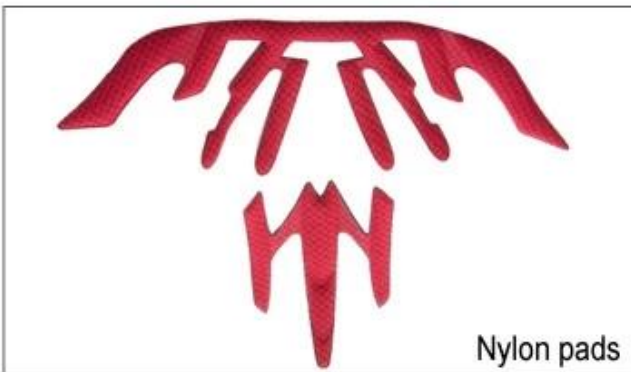

Traditional helmet buckle

B002

Patent self-developed magnetic buckle

Fidlock magnetic buckle

B003

We can also customize various colors buckle.

23R& ; D&A ; LED ; highlights. We & 038 &

Inner Padding Fabric Options

EVA pads

Mesh pads

Nylon pads

Velvet pads

Cool max pads

Low quality pads

15 Airlite

Helmet Strap Options