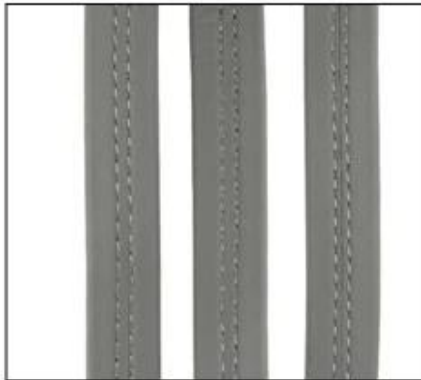

EVA pads

Mesh pads

Nylon pads

Velvet pads

Cool max pads

Low quality pads

15 Airlite

Helmet Strap Options

Nylon strap

PP strap

Tetoron strap

Polyester strap

PU strap

Available colored/patterned strap

MTB

condierably