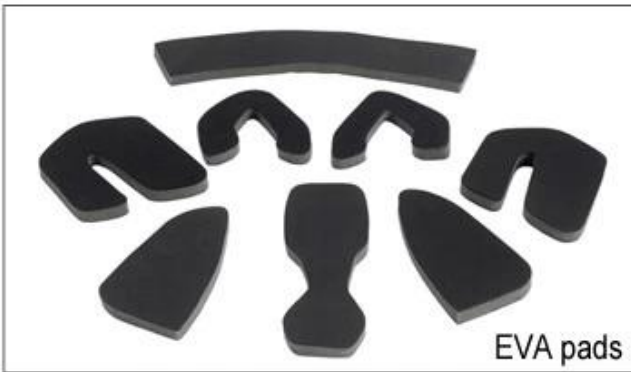

Traditional helmet buckle

B002

Patent self-developed magnetic buckle

Fidlock magnetic buckle

B003

We can also customize various colors buckle.

23R& ; D&A ; LED ; highlights. We & 038 &

Inner Padding Fabric Options

EVA pads

Mesh pads

Nylon pads

Velvet pads

Cool max pads

Low quality pads

15 Airlite

Helmet Strap Options