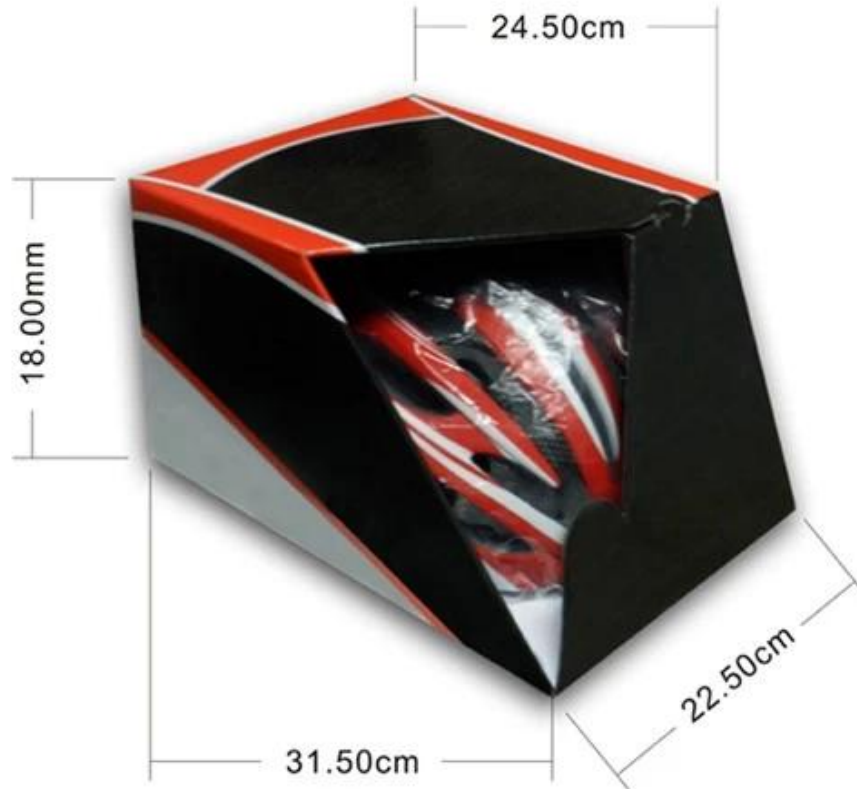

**AU** :bm04

Technical specifications:

Model	AU :BM04
Material	EPS & PC
Standard	CE EN1078
Vents	24
Weight	225 g
Size	S/M (54-58 CM) M/L: (58-62 cm)
Adjustability	7

MOQ	300pcs
Material	PP + EPS + mastercarton

## Packaging

Quantity: 12 units/case

Dimensions: 73 X 58 X 35 cm

Weight: 6.50 kg

Material: 1 PC/PP with 12 units

## Packaging

Items per Carton: 12 Pieces/Carton

Package Measurements: 73X58X35 cm

Gross Weight: 6.50 kg

Package Type: 1PCS/PP bag wth color box, 12 PCS PER BROWN CARTON

□□□□ □□□□□ □□□□□:

品質保証:

品質保証は、お客様の安全と健康を守るために最も重要な要素です。