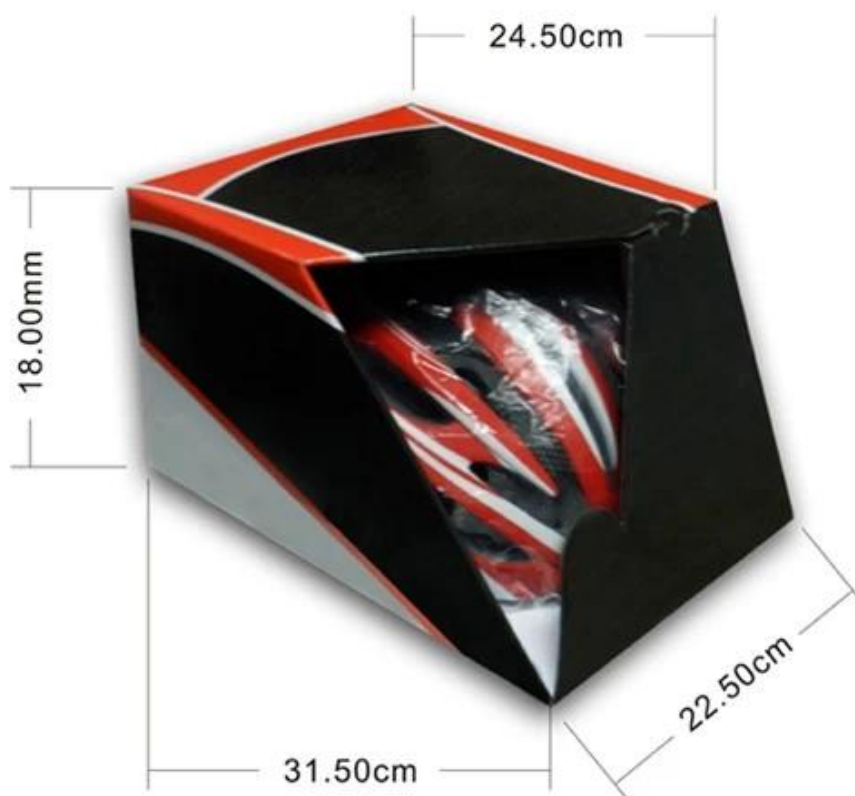

					VISOR
PLA1213-00	PLA1213	PLA0481-18	PLA0481	PLA0083-09	
PLA0267	PLA0267-07	PLA0872A	PLA0872-113	PLA0083	

Packaging

Quantity: 12 Pieces/Box

Dimensions: 73 X 58 X 35 cm

Weight: 6.50 kg

Package Type: 1 PP bag with color box, 12 PCS PER BROWN CARTON

Packaging

Items per Carton: 12 Pieces/Carton

Package Measurements: 73X58X35 cm

Gross Weight: 6.50 kg

Package Type: 1PCS/PP bag with color box, 12 PCS PER BROWN CARTON

SHIPPING