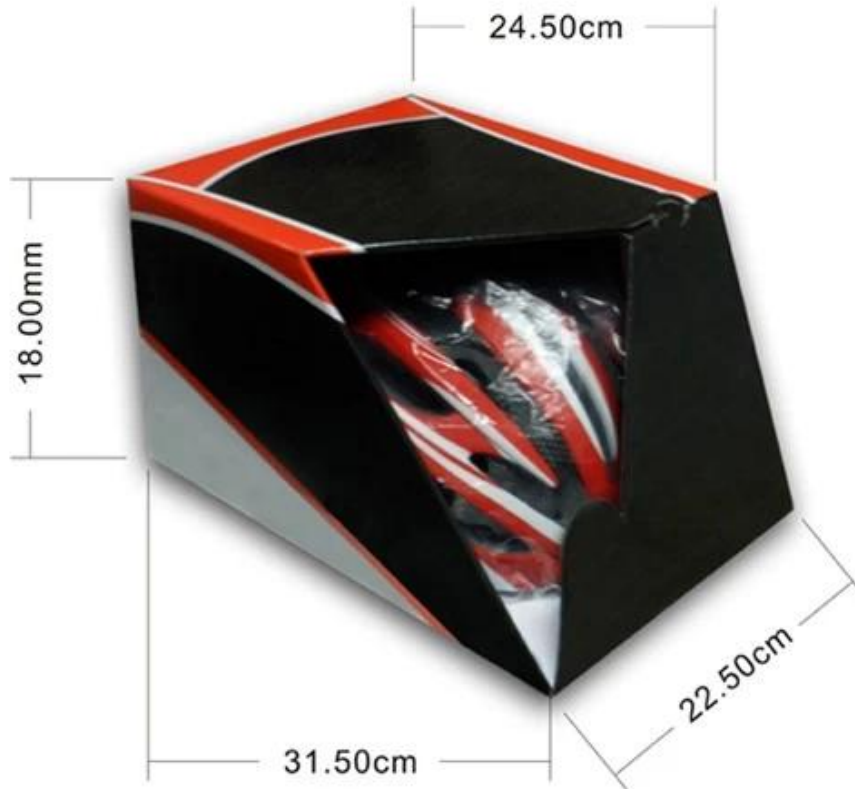

Light-weight in-mold quality bicycle helmet -- only **7.5 USD**

CE

Size: S/M; M/L; L/XL
Weight: 220g

ULTRA LIGHT

<http://www.aurorasport.com/>

Display From Different Perspectives

Packaging

Quantity: 12 units/case

Dimensions: 73 X 58 X 35 cm

Weight: 6.50 kg

Material: 1 PC/PP with 12 units

Packaging

Items per Carton: 12 Pieces/Carton

Package Measurements: 73X58X35 cm

Gross Weight: 6.50 kg

Package Type: 1PCS/PP bag wth color box, 12 PCS PER BROWN CARTON