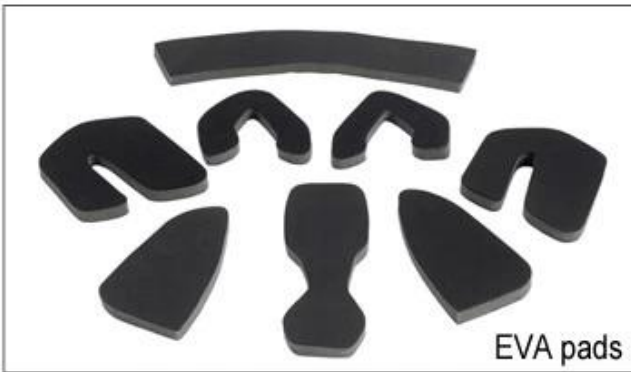

# Buckle Options

B001

ITW standard helmet buckle

Traditional helmet buckle

B002

Patent self-developed magnetic buckle

Fidlock magnetic buckle

B003

# Inner Padding Fabric Options

EVA pads

Mesh pads

Nylon pads

Velvet pads

Cool max pads

Low quality pads

15 Airlite