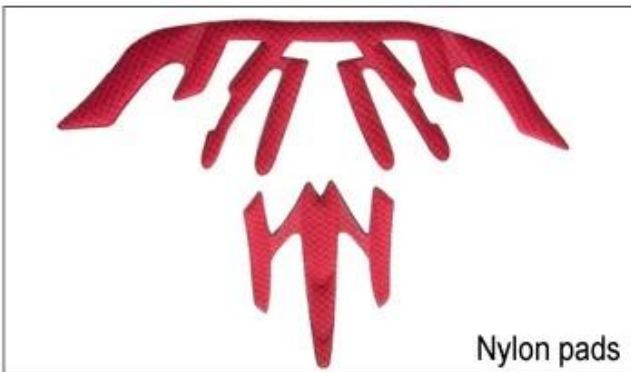

We can also customize various colors buckle.

23R& ; D&A  
 &YLED  
 highlights.We&038&

# Inner Padding Fabric Options

EVA pads

Mesh pads

Nylon pads

Velvet pads

Cool max pads

Low quality pads

15 Airlite