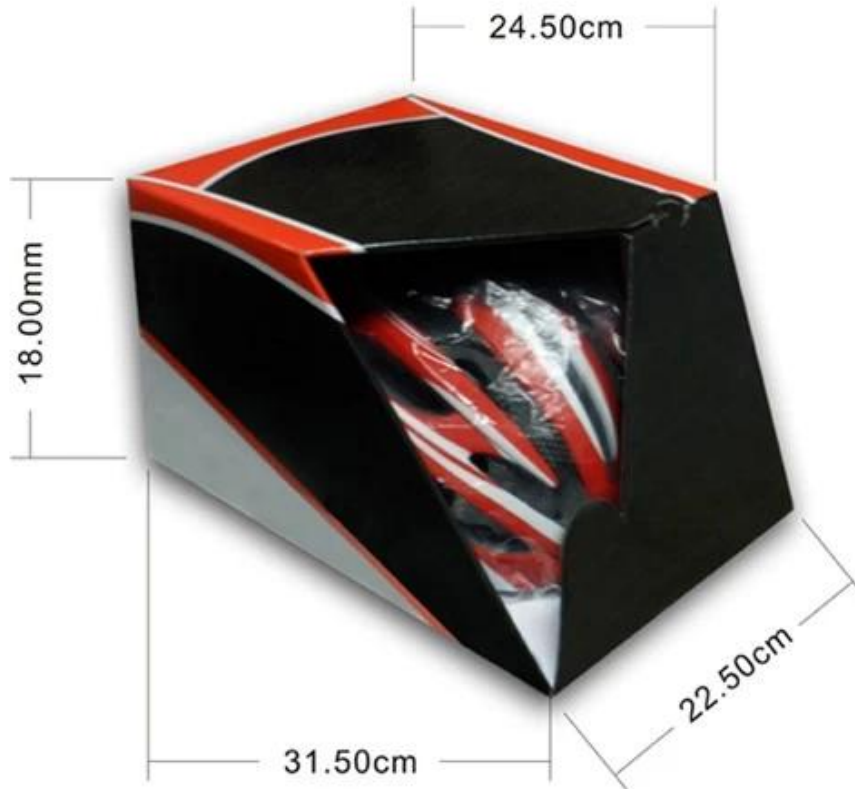

● 0000000000: 0000 0000 000000000000000000000000;0000000000

00: CE EN1078 0000000000

0000 000 0000000000:

000 0000	AU 00:bd01 0000 0000000000
00	EPS 0000 & PVC 000
00	CE EN1078
000	26 0000
0	0000, 000000
000/00	S/M:(54-58CM)0M/l: 58-62 cm
00	270 g
000000	7 00
MOQ	300pcs
00000000	PP 0 + 00 0000 000000 + mastercarton

0000 0000 0000000000:

Packaging

Quantity: 12 units/case

Dimensions: 73 X 58 X 35 cm

Weight: 6.50 kg

Material: 1 PC/PP with 12 units

Packaging

Items per Carton: 12 Pieces/Carton

Package Measurements: 73X58X35 cm

Gross Weight: 6.50 kg

Package Type: 1PCS/PP bag wth color box, 12 PCS PER BROWN CARTON

□□□□ □□□□□ □□□□□:

XXXXXXXXXXXXXXXXXXXXXXXXXXXX

PC → PC → PC → EPS → EPS → IQC →

XXXXXXXXXXXX