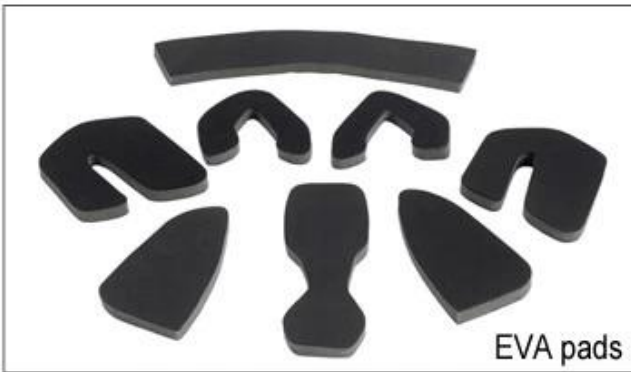

ITW standard helmet buckle

Traditional helmet buckle

B002

Patent self-developed magnetic buckle

Fidlock magnetic buckle

B003

We can also customize various colors buckle.

23R& ; D&A ; LED ; highlights. We & 038 &

Inner Padding Fabric Options

EVA pads

Mesh pads

Nylon pads

Velvet pads

Cool max pads

Low quality pads

15 Airlite