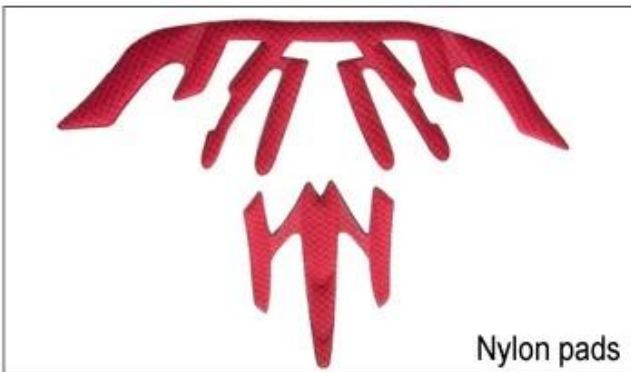

ITW standard helmet buckle

Traditional helmet buckle

B002

Patent self-developed magnetic buckle

Fidlock magnetic buckle

B003

We can also customize various colors buckle.

23R& ; D&A ; LED ; highlights. We & 038 &

Inner Padding Fabric Options

EVA pads

Mesh pads

Nylon pads

Velvet pads

Cool max pads

Low quality pads

15 Airlite