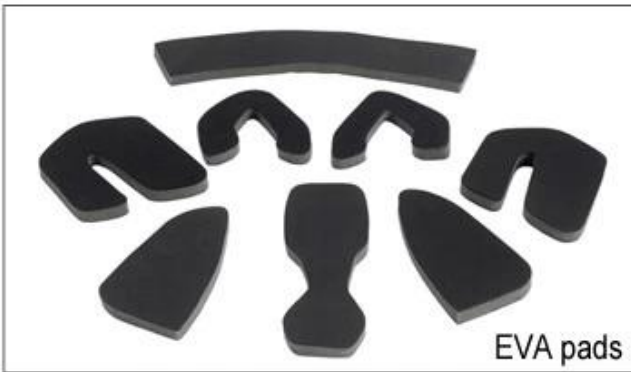

EPS

20

	AU-G833
	EPS + PC +
	CE EN1078
	21
	S / M 54-58CM / L 58-62CM
	270
	7
MOQ	300PCS
	PP + mastercarton

Buckle Options

B001

ITW standard helmet buckle

Traditional helmet buckle

B002

Patent self-developed magnetic buckle

Fidlock magnetic buckle

B003

We can also customize various colors buckle.

23R& ; D&A ; LED ; highlights. We&038&

Inner Padding Fabric Options

EVA pads

Mesh pads

Nylon pads

Velvet pads

Cool max pads

Low quality pads

15 Airlite

PAYMENT

- We accept T/T ,Western Union or Paypal before production
- If buyers have any problems about payment , please contact us ASAP

SHIPPING