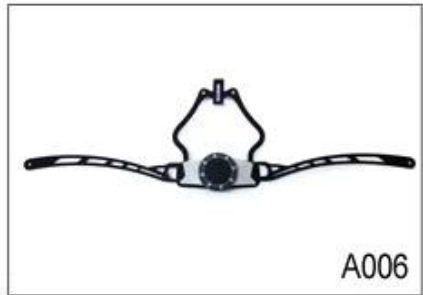

Adjustment System Options

23 R& ; D & A & Y LED highlights. We & 038 &

Adjustment System Options

A001

A002

A003

A004

A005

A006

A007

A008

A009

A010

A011

A012

3