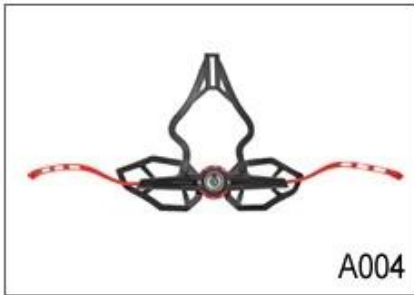

Adjustment System Options

23 R& ; D & A & Y LED highlights. We & 038 &

Adjustment System Options

A001

A002

A003

A004

A005

A006

A007

A008

A009

A010

A011

A012

3