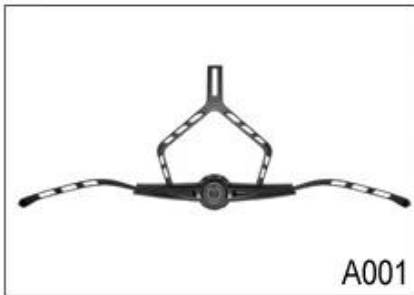

Adjustment System Options

23 R& ; D & A & Y LED highlights. We & 038 &

Adjustment System Options

A001

A002

A003

A004

A005

A006

A007

A008

A009

A010

A011

A012

3