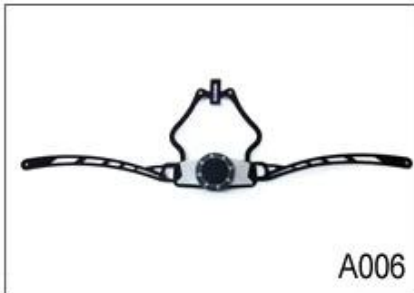

Adjustment System Options

23 R& D; D & A LED highlights. We & 038 &

A001

A002

A003

A004

A005

A006

A007

A008

A009

A010

A011

A012

3