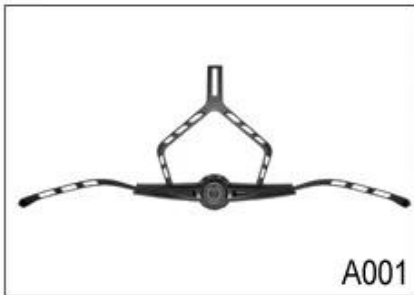

Adjustment System Options

23 R& D; D & A LED highlights. We & 038 &

A001

A002

A003

A004

A005

A006

A007

A008

A009

A010

A011

A012

3