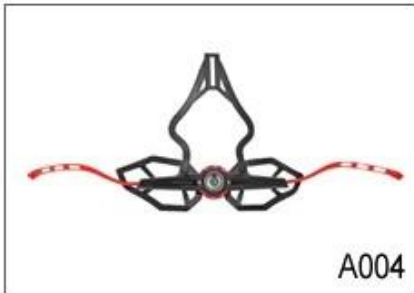

Adjustment System Options

23 R& D; D & A LED highlights. We & 038 &

A001

A002

A003

A004

A005

A006

A007

A008

A009

A010

A011

A012

3