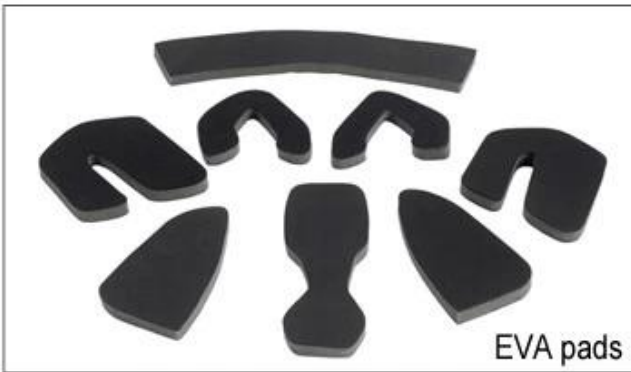

B001

ITW standard helmet buckle

Traditional helmet buckle

B002

Patent self-developed magnetic buckle

Fidlock magnetic buckle

B003

We can also customize various colors buckle.

23R& ; D&A ; LED ; highlights. We & 038 &

Inner Padding Fabric Options

EVA pads

Mesh pads

Nylon pads

Velvet pads

Cool max pads

Low quality pads