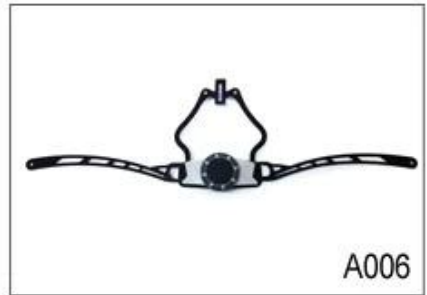

Adjustment System Options

23 R& ; D & A & Y LED highlights. We & 038 &

Adjustment System Options

A001

A002

A003

A004

A005

A006

A007

A008

A009

A010

A011

A012

3