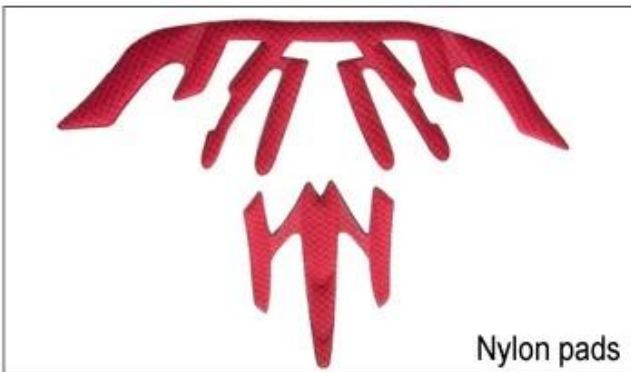

B001

ITW standard helmet buckle

Traditional helmet buckle

B002

Patent self-developed magnetic buckle

Fidlock magnetic buckle

B003

We can also customize various colors buckle.

23R& ; D&A ; LED ; highlights. We & 038 &

Inner Padding Fabric Options

EVA pads

Mesh pads

Nylon pads

Velvet pads

Cool max pads

Low quality pads