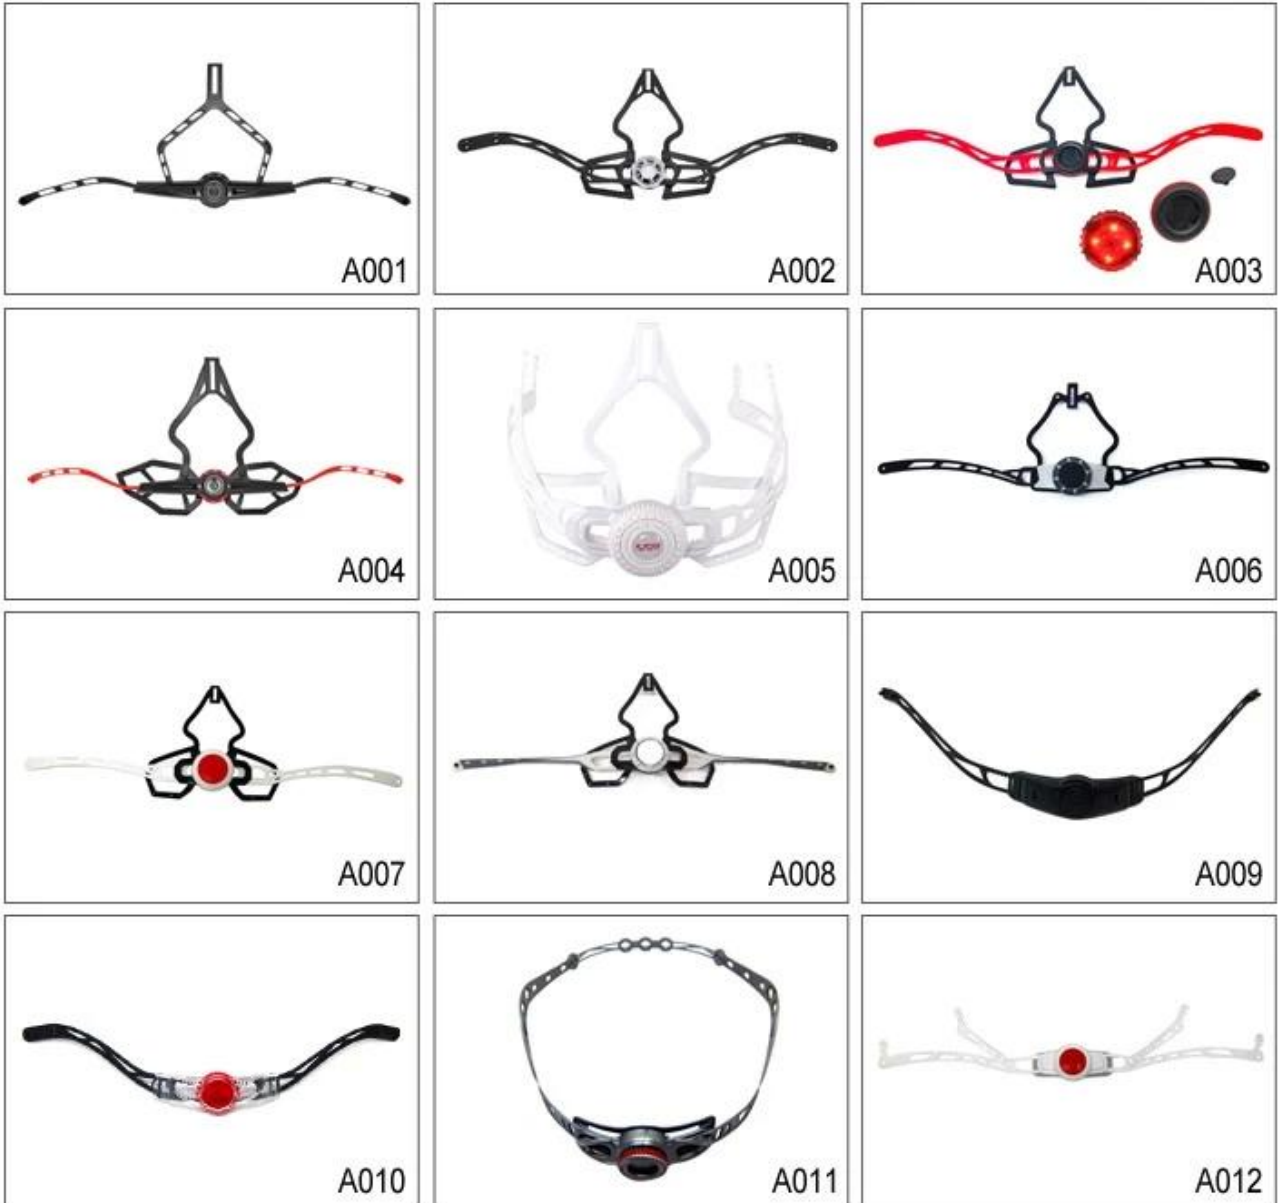

USB LED

23R&; D&A
 &YLED
 highlights.We&038
 &

Adjustment System Options

3
 &