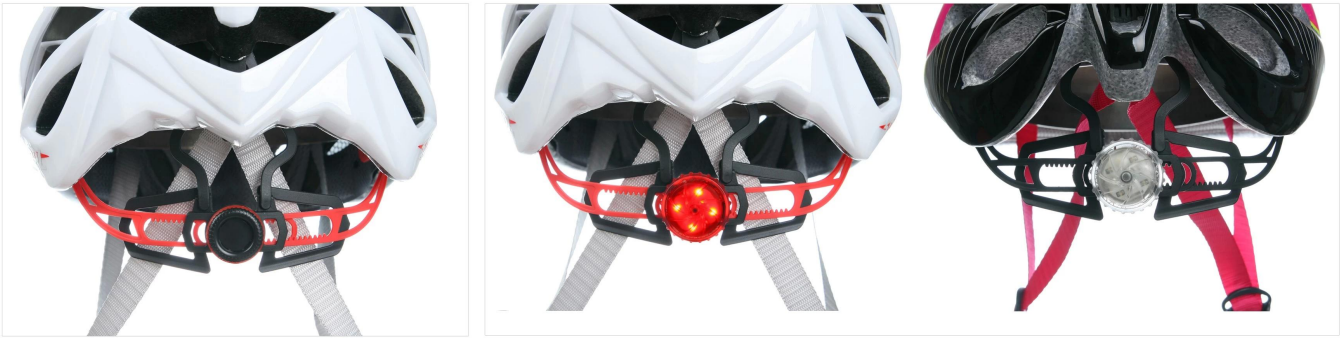

The Dial of Adjustment can be interchangeable with LED light

How to choose the right helmet

1. Determine your head shape

2. Consider the helmet's shell and liner materials

3. Check for proper fit

4. Evaluate the helmet's weight and ventilation

5. Test the helmet's adjustability

6. Consider the helmet's compatibility with other gear