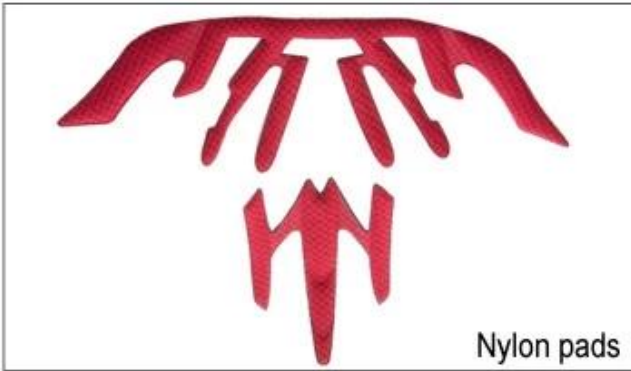

B002

Patent self-developed magnetic buckle

Fidlock magnetic buckle

B003

We can also customize various colors buckle.

23R& ; D&A ; LED ; highlights. We & 038 &

Inner Padding Fabric Options

EVA pads

Mesh pads

Nylon pads

Velvet pads

Cool max pads

Low quality pads

15 Airlite

Helmet Strap Options

Nylon strap