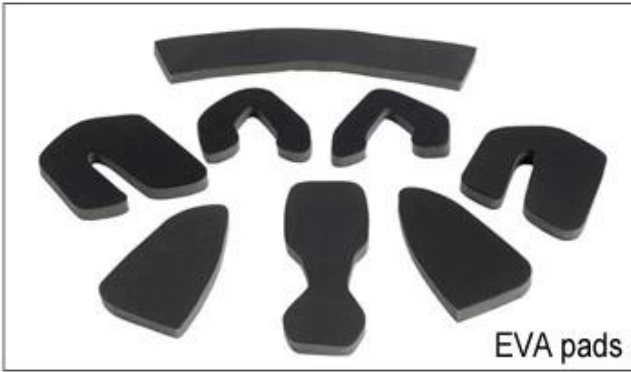

B002

Patent self-developed magnetic buckle

Fidlock magnetic buckle

B003

We can also customize various colors buckle.

23R& ; D&A ; LED ; highlights. We & 038 &

Inner Padding Fabric Options

EVA pads

Mesh pads

Nylon pads

Velvet pads

Cool max pads

Low quality pads

15 Airlite

Helmet Strap Options

Nylon strap