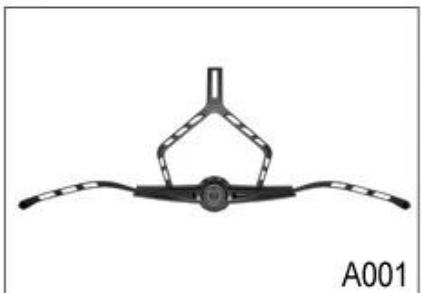

ITW standard helmet buckle

Traditional helmet buckle

B002

Patent self-developed magnetic buckle

Fidlock magnetic buckle

B003

We can also customize various colors buckle.

23R& ; D&A
 &YLED
 highlights.We&038&

Adjustment System Options

A001

A002

A003

A004

A005

A006

A007