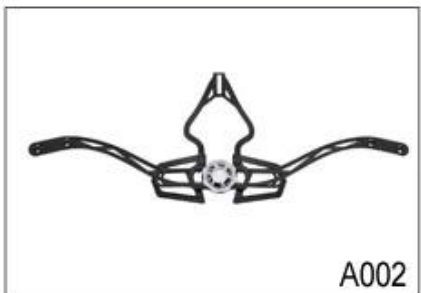

ITW standard helmet buckle

Traditional helmet buckle

B002

Patent self-developed magnetic buckle

Fidlock magnetic buckle

B003

We can also customize various colors buckle.

23R& ; D&A
 &YLED
 highlights.We&038&

Adjustment System Options

A001

A002

A003

A004

A005

A006

A007