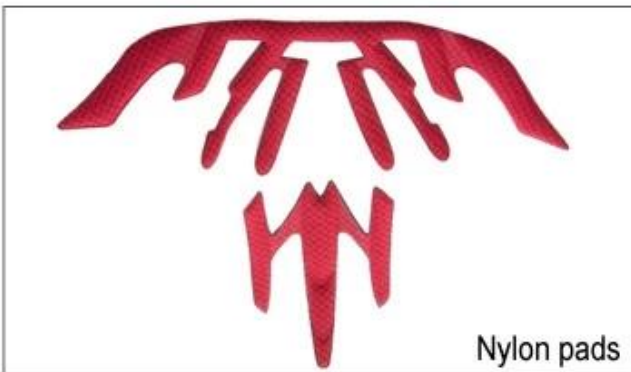

ITW 4-Point Magnetic Fidlock

- ITW 4-Point Magnetic Fidlock
- 4-Point Magnetic Fidlock
- 4-Point Magnetic Fidlock

Buckle Options

B001

ITW standard helmet buckle

Traditional helmet buckle

B002

Patent self-developed magnetic buckle

Fidlock magnetic buckle

B003

We can also customize various colors buckle.

23R& ; D&A
 &YLED
 highlights.We&038&

Inner Padding Fabric Options

EVA pads

Mesh pads

Nylon pads