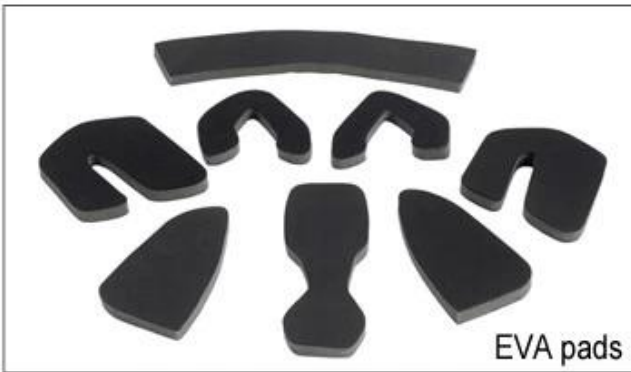

ITW 4-Point Magnetic Fidlock

- ITW 4-Point Magnetic Fidlock
- 4-Point Magnetic Fidlock
- 4-Point Magnetic Fidlock

Buckle Options

B001

ITW standard helmet buckle

Traditional helmet buckle

B002

Patent self-developed magnetic buckle

Fidlock magnetic buckle

B003

We can also customize various colors buckle.

23R& ; D&A
 &YLED
 highlights.We&038&

Inner Padding Fabric Options

EVA pads

Mesh pads

Nylon pads