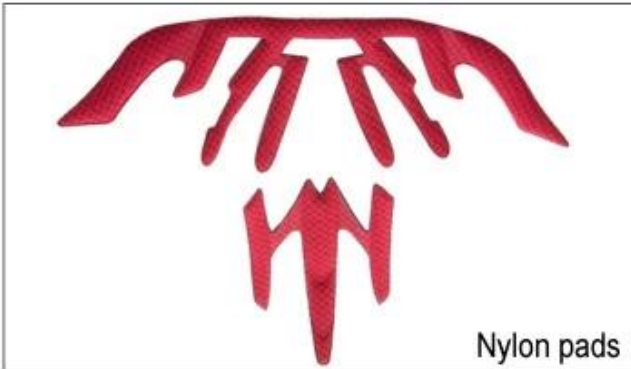

We can also customize various colors buckle.

23R& ; D&A ; LED ; highlights. We & 038 &

# Inner Padding Fabric Options

EVA pads

Mesh pads

Nylon pads

Velvet pads

Cool max pads

Low quality pads

15 Airlite