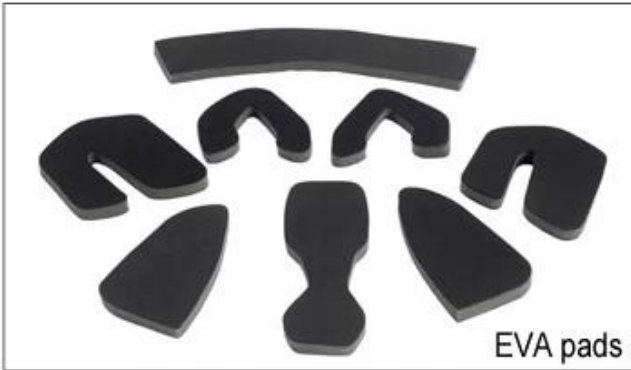

# Buckle Options

B001

ITW standard helmet buckle

Traditional helmet buckle

B002

Patent self-developed magnetic buckle

Fidlock magnetic buckle

B003

# Inner Padding Fabric Options

EVA pads

Mesh pads

Nylon pads

Velvet pads

Cool max pads

Low quality pads

15 Airlite