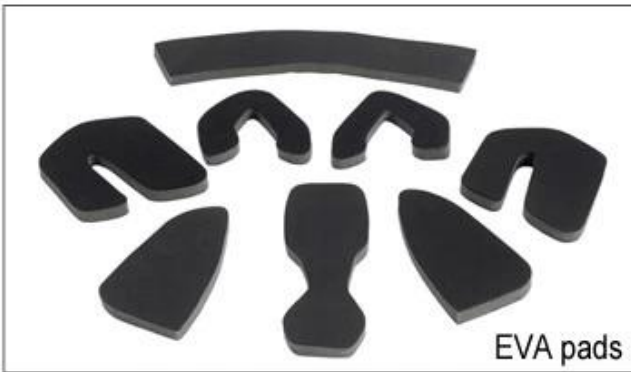

# Buckle Options

B001

ITW standard helmet buckle

Traditional helmet buckle

B002

Patent self-developed magnetic buckle

Fidlock magnetic buckle

B003

We can also customize various colors buckle.

23R& ; D&A ; LED ; highlights. We & 038 &

# Inner Padding Fabric Options

EVA pads

Mesh pads

Nylon pads

Velvet pads

Cool max pads

Low quality pads

15 Airlite