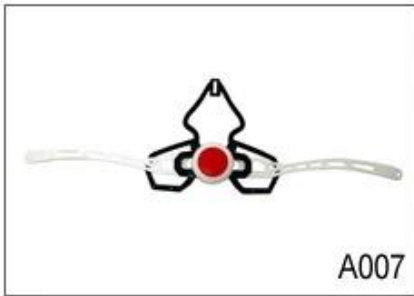

## Buckle Options

ITW standard helmet buckle

Traditional helmet buckle

Patent self-developed magnetic buckle

Fidlock magnetic buckle

We can also customize various colors buckle.

Don't be surprised! As a factory with 28-year R&D experience, we have developed a serie of adjustments for different helmets & comply with different helmet designs! You can find Up & Down adjuster, Y shape adjuster, LED adjuster, full head adjuster, transparent adjuster, integrated adjuster, etc. all at our factory! What's more, in order to satisfy your brand demand, we can add logo stickers or customize your exclusive adjuster according to your design or idea! The multi-color combination of our adjustments is also one of its highlights. We promise every rotating dial adjustment is of well-made & can provide you a comfortable & stable fitting experience!

## Adjustment System Options

A001

A002

A003

A004

A005

A006

A007