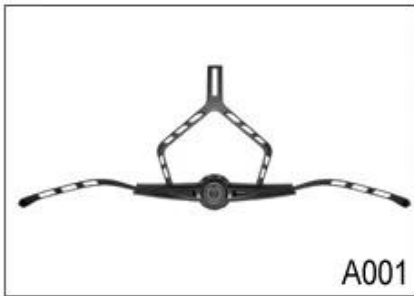

## Buckle Options

ITW standard helmet buckle

Traditional helmet buckle

Patent self-developed magnetic buckle

Fidlock magnetic buckle

We can also customize various colors buckle.

Don't be surprised! As a factory with 28-year R&D experience, we have developed a serie of adjustments for different helmets & comply with different helmet designs! You can find Up & Down adjuster, Y shape adjuster, LED adjuster, full head adjuster, transparent adjuster, integrated adjuster, etc. all at our factory! What's more, in order to satisfy your brand demand, we can add logo stickers or customize your exclusive adjuster according to your design or idea! The multi-color combination of our adjustments is also one of its highlights. We promise every rotating dial adjustment is of well-made & can provide you a comfortable & stable fitting experience!

## Adjustment System Options

A001

A002

A003

A004

A005

A006

A007