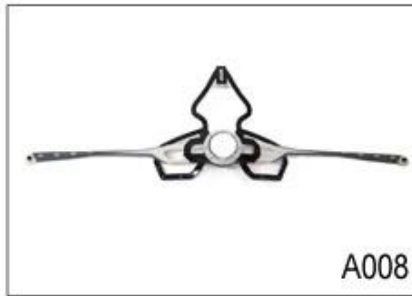

## Buckle Options

ITW standard helmet buckle

Traditional helmet buckle

Patent self-developed magnetic buckle

Fidlock magnetic buckle

We can also customize various colors buckle.

Don't be surprised! As a factory with 28-year R&D experience, we have developed a serie of adjustments for different helmets & comply with different helmet designs! You can find Up & Down adjuster, Y shape adjuster, LED adjuster, full head adjuster, transparent adjuster, integrated adjuster, etc. all at our factory! What's more, in order to satisfy your brand demand, we can add logo stickers or customize your exclusive adjuster according to your design or idea! The multi-color combination of our adjustments is also one of its highlights. We promise every rotating dial adjustment is of well-made & can provide you a comfortable & stable fitting experience!

## Adjustment System Options

A001

A002

A003

A004

A005

A006

A007