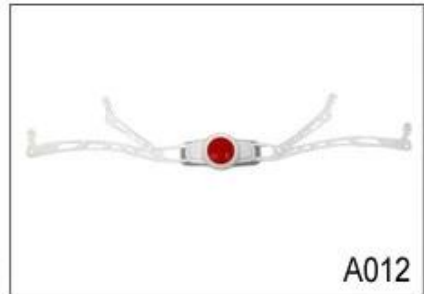

A008

A009

A010

A011

A012

There different kinds of inner padding fabric options.

EVA pads: It is closed cell and impervious to water, has resilient feel.

Mesh pads: it can prevent dust and small insect fly into the helmet during wild riding.