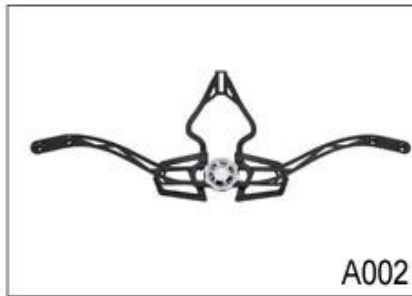

Adjustment System Options

There different kinds of inner padding fabric options.

EVA pads: It is closed cell and impervious to water, has resilient feel.

Mesh pads: it can prevent dust and small insect fly into the helmet during wild riding.

Nylon pads: antibacterial and skin-friendly, easy to clean.

Velvet pads: very soft and comfortable feeling.

Cool max pads: very high-end, can keep the hair dry and cool during riding.

Low quality pads: easy broken after friction with hair, uncomfortable and hot.