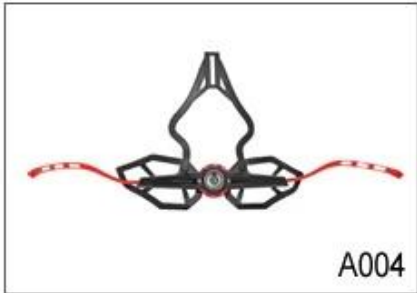

Buckle Options

ITW standard helmet buckle

Traditional helmet buckle

Patent self-developed magnetic buckle

Fidlock magnetic buckle

We can also customize various colors buckle.

23 R& ; D & A & Y LED

Adjustment System Options

A001

A002

A003

A004

A005

A006

A007

A008