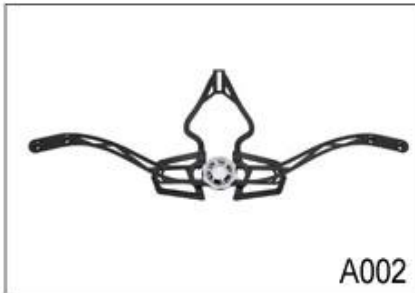

Adjustment System Options

EVA
adjustment system options