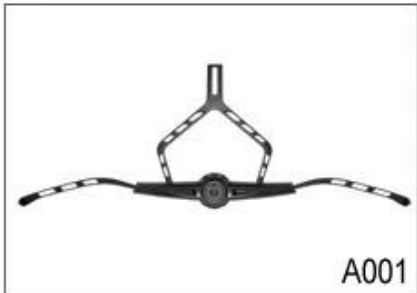

Buckle Options

ITW standard helmet buckle

Traditional helmet buckle

Patent self-developed magnetic buckle

Fidlock magnetic buckle

We can also customize various colors buckle.

23 R& ; D & A & Y LED

Adjustment System Options