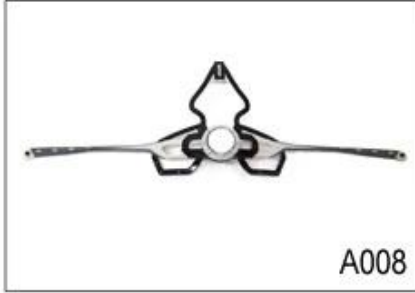

Buckle Options

ITW standard helmet buckle

Traditional helmet buckle

Patent self-developed magnetic buckle

Fidlock magnetic buckle

We can also customize various colors buckle.

23 R& ; D & A & Y LED

Adjustment System Options

A001

A002

A003

A004

A005

A006

A007

A008

A009

A010

A011

A012

EVA
adjustment system options