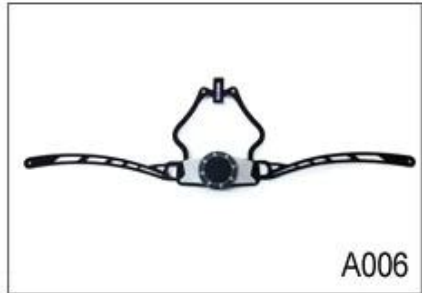

Buckle Options

ITW standard helmet buckle

Traditional helmet buckle

Patent self-developed magnetic buckle

Fidlock magnetic buckle

We can also customize various colors buckle.

23 R& ; D & A & Y LED

Adjustment System Options

A001

A002

A003

A004

A005

A006

A007

A008

A009

A010

A011

A012

EVA
adjustment system options