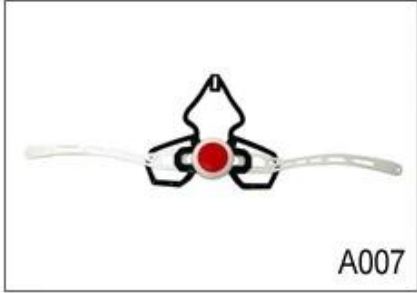

Buckle Options

ITW standard helmet buckle

Traditional helmet buckle

Patent self-developed magnetic buckle

Fidlock magnetic buckle

We can also customize various colors buckle.

23 R& ; D & A & Y LED

Adjustment System Options

A001

A002

A003

A004

A005

A006

A007

A008

A009

A010

A011

A012

EVA
adjustment system options