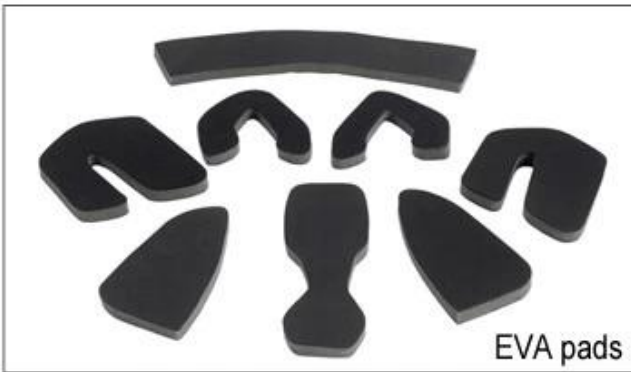

EPS

20

	AU-G833
	EPS + PC +
	CE EN1078
	21
	S / M 54-58CM / L 58-62CM
	270
	7
MOQ	300PCS
	PP + mastercarton

Buckle Options

B001

ITW standard helmet buckle

Traditional helmet buckle

B002

Patent self-developed magnetic buckle

Fidlock magnetic buckle

B003

We can also customize various colors buckle.

23R& ; D&A
 &YLED
 highlights.We&038&

Inner Padding Fabric Options

EVA pads

Mesh pads