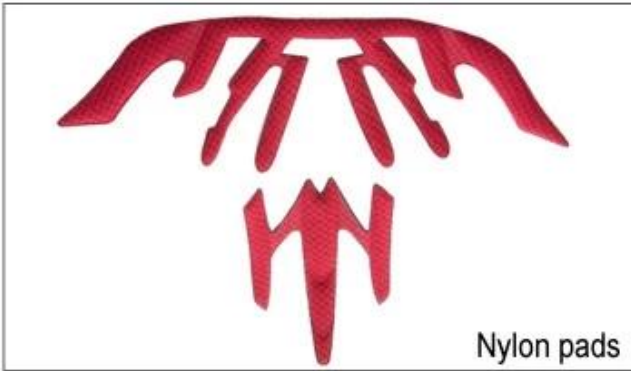

Fidlock magnetic buckle

B003

We can also customize various colors buckle.

23R& ; D&A ; LED ; highlights. We & 038 &

Inner Padding Fabric Options

EVA pads

Mesh pads

Nylon pads