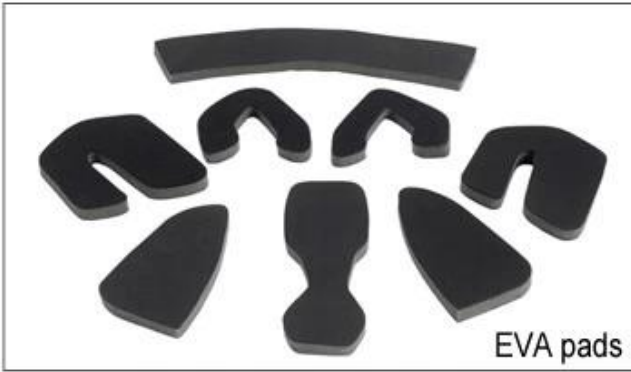

- ITW
 -
 -
- Fidlock magnetic

-
-
-

Buckle Options

B001

ITW standard helmet buckle

Traditional helmet buckle

B002

Patent self-developed magnetic buckle

Fidlock magnetic buckle

B003

We can also customize various colors buckle.

23R& ; D&A ; LED ; highlights. We & 038 &

Inner Padding Fabric Options

EVA pads

Mesh pads

Nylon pads