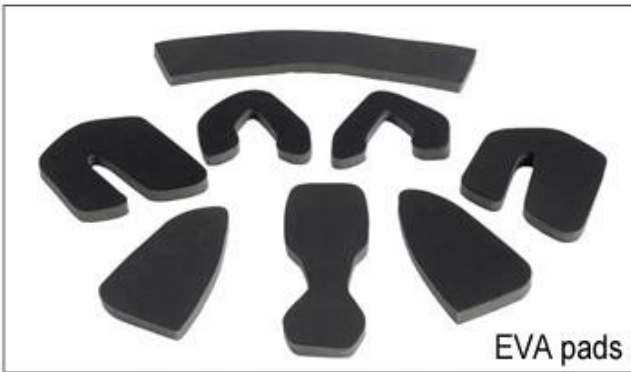

ITW

4

- ITW
 -
 -
- Fidlock magnetic

-
-
-

Buckle Options

B001

ITW standard helmet buckle

Traditional helmet buckle

B002

Patent self-developed magnetic buckle

Fidlock magnetic buckle

B003

We can also customize various colors buckle.

23R& ; D&A ; LED ; highlights. We & 038 &

Inner Padding Fabric Options

EVA pads

Mesh pads

Nylon pads

Velvet pads

Cool max pads

Low quality pads

15 Airlite

PAYMENT

- We accept T/T ,Western Union or Paypal before production
- If buyers have any problems about payment , please contact us ASAP